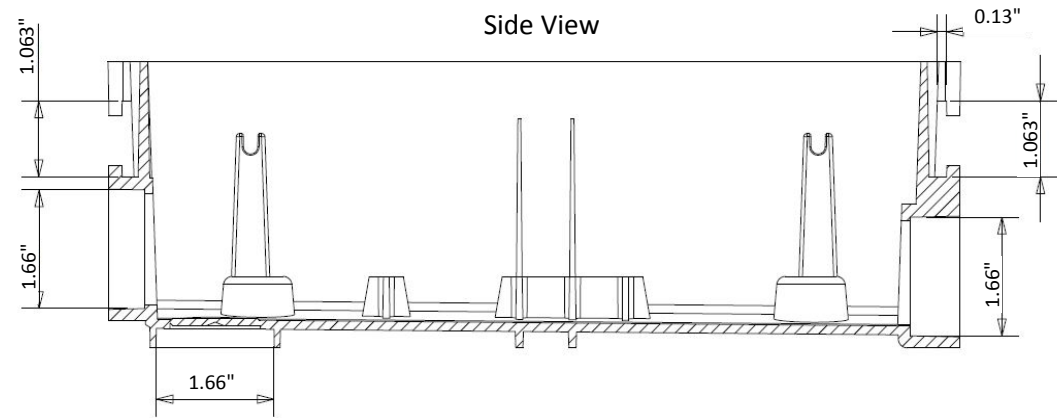

VERSATILE GAS PLUG^(TM) - CONCRETE DECK BOX

ENGINEERS CUT SHEET

Rough-In Box -
Side View With Outlet & Standoffs

Rough-In Box -
Side View

Rough-In Box -
Drainage End View

Rough-In Box -
Plan view

VERSATILE GAS PLUG^(TM) - CONCRETE DECK BOX
ENGINEERS CUT SHEET

Rough-In Box Cover -
Plan View

Rough-In Box
Cover - Side View

Standoffs -
Side View 2

Standoffs -
Plan View

Standoffs -
Side View 1

VERSATILE GAS PLUG™ - CONCRETE DECK BOX

ENGINEERS CUT SHEET

Stainless Steel Door -
Plan View

Stainless Steel Door -
Side View

Stainless Steel Door -
Back View

Stainless Steel Door -
Plan View