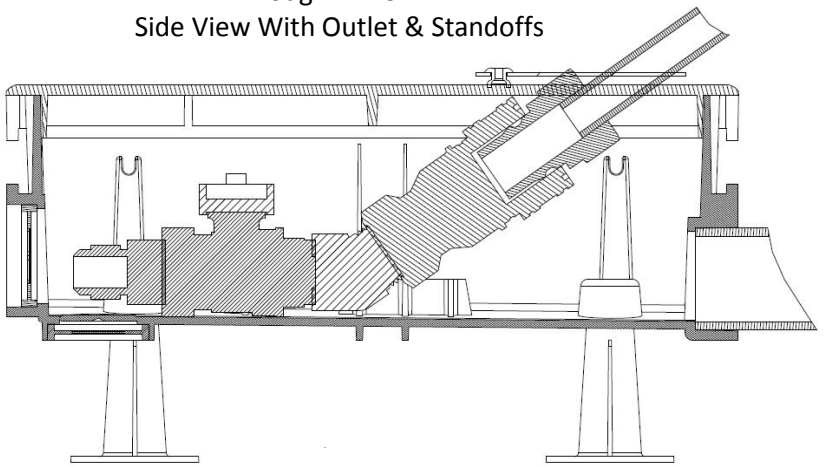

VERSATILE GAS PLUG^(TM) - CONCRETE DECK BOX

ENGINEERS CUT SHEET

Rough-In Box -
Side View With Outlet & Standoffs

Rough-In Box -
Side View

Rough-In Box -
Drainage End View

Rough-In Box -
Plan view

VERSATILE GAS PLUG^(TM) - CONCRETE DECK BOX
ENGINEERS CUT SHEET

Rough-In Box Cover -
Plan View

Rough-In Box
Cover - Side View

Standoffs -
Side View 2

Standoffs -
Plan View

Standoffs -
Side View 1

VERSATILE GAS PLUG™ - CONCRETE DECK BOX

ENGINEERS CUT SHEET

Stainless Steel Door -
Plan View

Stainless Steel Door -
Side View

Stainless Steel Door -
Back View

Stainless Steel Door -
Plan View