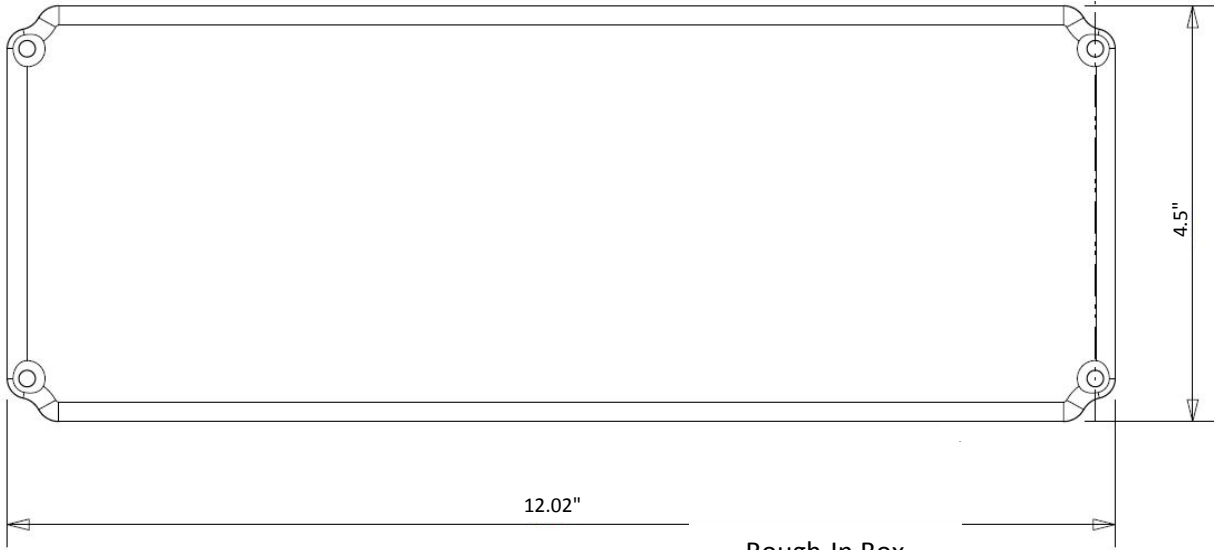

VERSATILE GAS PLUG^(TM) - CONCRETE DECK BOX

ENGINEERS CUT SHEET

Rough-In Box -
Side View With Outlet & Standoffs

Rough-In Box -
Side View

Rough-In Box -
Drainage End View

Rough-In Box -
Plan view

VERSATILE GAS PLUG^(TM) - CONCRETE DECK BOX
ENGINEERS CUT SHEET

Rough-In Box Cover -
Plan View

Rough-In Box
Cover - Side View

Standoffs -
Side View 2

Standoffs -
Plan View

Standoffs -
Side View 1

VERSATILE GAS PLUG™ - CONCRETE DECK BOX

ENGINEERS CUT SHEET

Stainless Steel Door -
Plan View