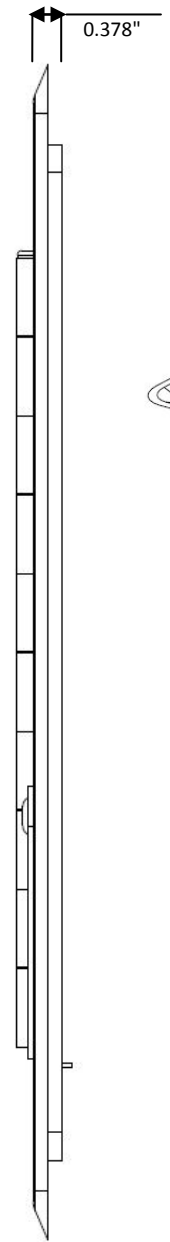

VERSATILE GAS PLUG^(TM) - CONCRETE DECK BOX

ENGINEERS CUT SHEET

Rough-In Box -
Side View With Outlet & Standoffs

Rough-In Box -
Side View

Rough-In Box -
Drainage End View

Rough-In Box -
Plan view

VERSATILE GAS PLUG^(TM) - CONCRETE DECK BOX
ENGINEERS CUT SHEET

Rough-In Box Cover -
Plan View

Rough-In Box
Cover - Side View

Standoffs -
Side View 2

Standoffs -
Plan View

Standoffs -
Side View 1

VERSATILE GAS PLUG™ - CONCRETE DECK BOX

ENGINEERS CUT SHEET

Stainless Steel Door -
Plan View

Stainless Steel Door -
Side View

Stainless Steel Door -
Back View

Stainless Steel Door -
Plan View