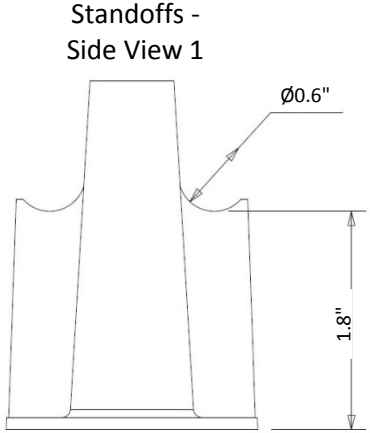

VERSATILE GAS PLUG^(TM) - CONCRETE DECK BOX

ENGINEERS CUT SHEET

Rough-In Box -
Side View With Outlet & Standoffs

Rough-In Box -
Side View

Rough-In Box -
Drainage End View

Rough-In Box -
Plan view

VERSATILE GAS PLUG^(TM) - CONCRETE DECK BOX
ENGINEERS CUT SHEET

Rough-In Box Cover -
Plan View

Rough-In Box
Cover - Side View

Standoffs -
Side View 2

Standoffs -
Plan View

Standoffs -
Side View 1

VERSATILE GAS PLUG™ - CONCRETE DECK BOX

ENGINEERS CUT SHEET

Stainless Steel Door -
Plan View

Stainless Steel Door -
Side View

Stainless Steel Door -
Back View

Stainless Steel Door -
Plan View