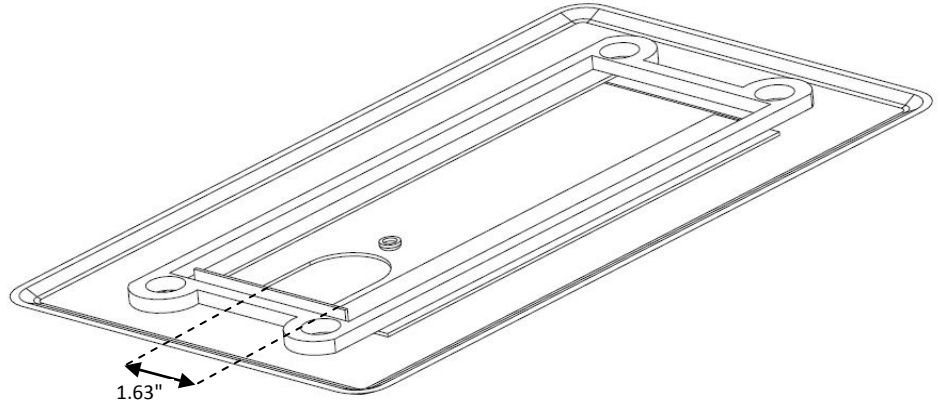

VERSATILE GAS PLUG^(TM) - CONCRETE DECK BOX

ENGINEERS CUT SHEET

Rough-In Box -
Side View With Outlet & Standoffs

Rough-In Box -
Side View

Rough-In Box -
Drainage End View

Rough-In Box -
Plan view

VERSATILE GAS PLUG^(TM) - CONCRETE DECK BOX
ENGINEERS CUT SHEET

Rough-In Box Cover -
Plan View

Rough-In Box
Cover - Side View

Standoffs -
Side View 2

Standoffs -
Plan View

Standoffs -
Side View 1

VERSATILE GAS PLUG™ - CONCRETE DECK BOX

ENGINEERS CUT SHEET

Stainless Steel Door -
Plan View

Stainless Steel Door -
Side View

Stainless Steel Door -
Back View

Stainless Steel Door -
Plan View