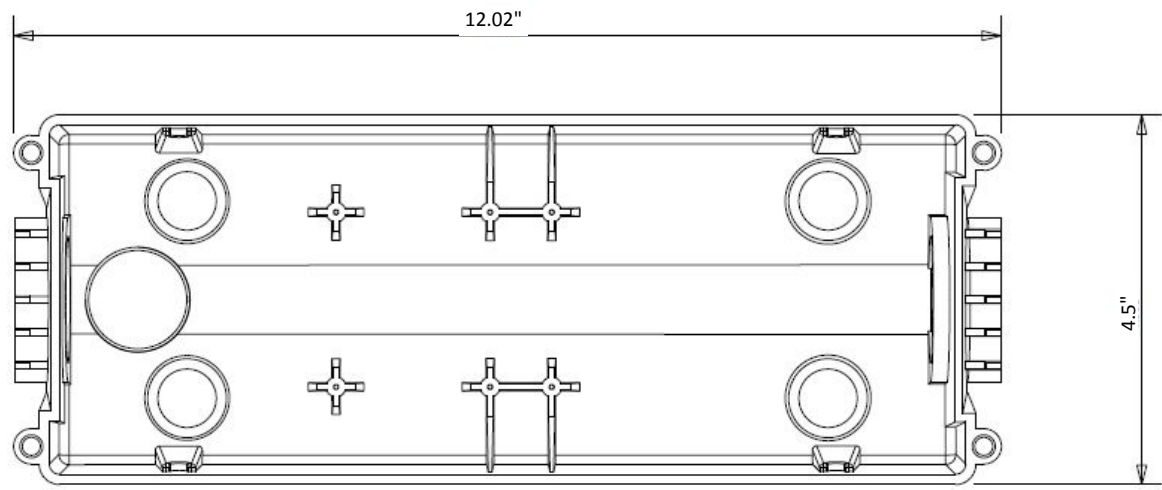

VERSATILE GAS PLUG^(TM) - CONCRETE DECK BOX

ENGINEERS CUT SHEET

Rough-In Box -
Side View With Outlet & Standoffs

Rough-In Box -
Side View

Rough-In Box -
Drainage End View

Rough-In Box -
Plan view

VERSATILE GAS PLUG^(TM) - CONCRETE DECK BOX
ENGINEERS CUT SHEET

Rough-In Box Cover -
Plan View

Rough-In Box
Cover - Side View

Standoffs -
Side View 2

Standoffs -
Plan View

Standoffs -
Side View 1

VERSATILE GAS PLUG™ - CONCRETE DECK BOX

ENGINEERS CUT SHEET

Stainless Steel Door -
Plan View