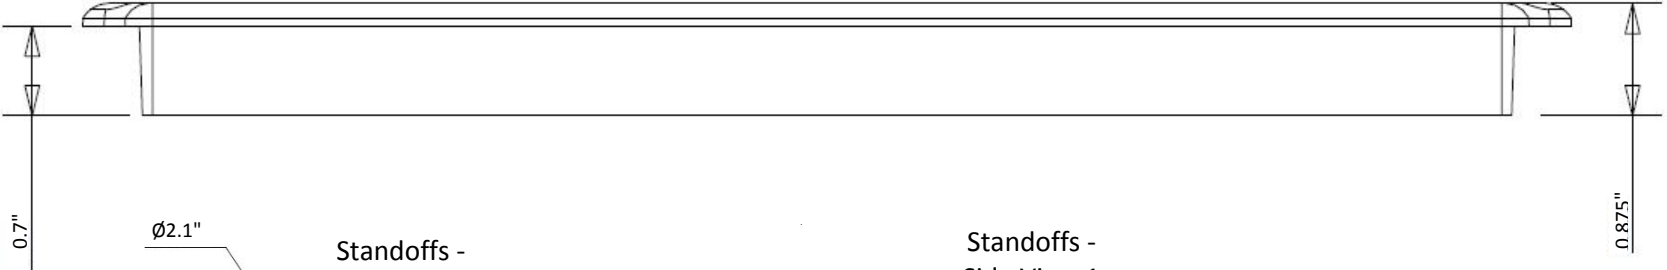

VERSATILE GAS PLUG^(TM) - CONCRETE DECK BOX

ENGINEERS CUT SHEET

Rough-In Box -
Side View With Outlet & Standoffs

Rough-In Box -
Side View

Rough-In Box -
Drainage End View

Rough-In Box -
Plan view

VERSATILE GAS PLUG^(TM) - CONCRETE DECK BOX
ENGINEERS CUT SHEET

Rough-In Box Cover -
Plan View

Rough-In Box
Cover - Side View

Standoffs -
Side View 2

Standoffs -
Plan View

Standoffs -
Side View 1

VERSATILE GAS PLUG™ - CONCRETE DECK BOX

ENGINEERS CUT SHEET

Stainless Steel Door -
Plan View