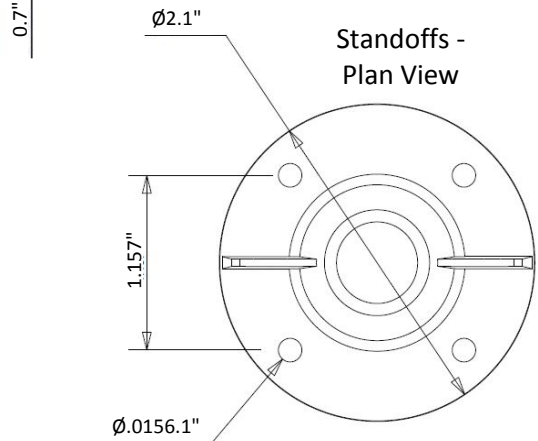

VERSATILE GAS PLUG^(TM) - CONCRETE DECK BOX

ENGINEERS CUT SHEET

Rough-In Box -
Side View With Outlet & Standoffs

Rough-In Box -
Side View

Rough-In Box -
Drainage End View

Rough-In Box -
Plan view

VERSATILE GAS PLUG^(TM) - CONCRETE DECK BOX
ENGINEERS CUT SHEET

Rough-In Box Cover -
Plan View

Rough-In Box
Cover - Side View

Standoffs -
Side View 2

Standoffs -
Plan View

Standoffs -
Side View 1

VERSATILE GAS PLUG™ - CONCRETE DECK BOX

ENGINEERS CUT SHEET

Stainless Steel Door -
Plan View