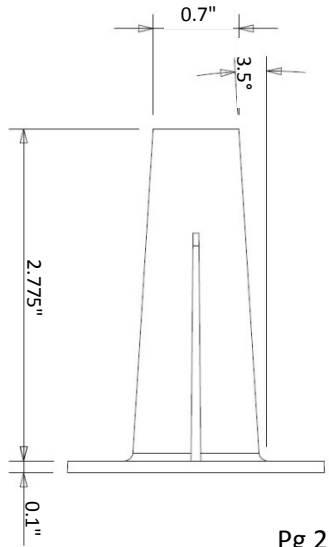

VERSATILE GAS PLUG^(TM) - CONCRETE DECK BOX

ENGINEERS CUT SHEET

Rough-In Box -
Side View With Outlet & Standoffs

Rough-In Box -
Side View

Rough-In Box -
Drainage End View

Rough-In Box -
Plan view

VERSATILE GAS PLUG^(TM) - CONCRETE DECK BOX
ENGINEERS CUT SHEET

Rough-In Box Cover -
Plan View

Rough-In Box
Cover - Side View

Standoffs -
Side View 2

Standoffs -
Plan View

Standoffs -
Side View 1

VERSATILE GAS PLUG™ - CONCRETE DECK BOX

ENGINEERS CUT SHEET

Stainless Steel Door -
Plan View

Stainless Steel Door -
Side View

Stainless Steel Door -
Back View

Stainless Steel Door -
Plan View