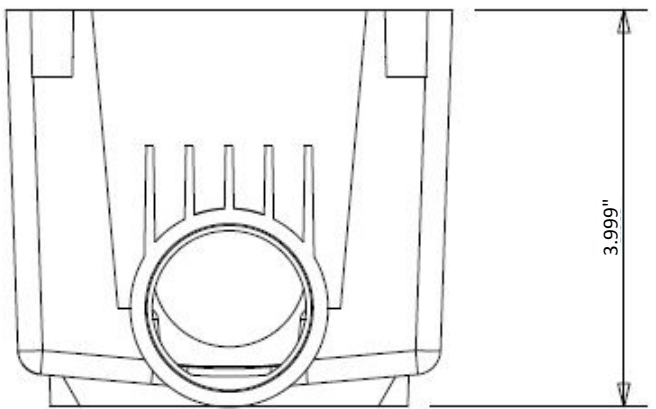

VERSATILE GAS PLUG^(TM) - CONCRETE DECK BOX

ENGINEERS CUT SHEET

Rough-In Box -
Side View With Outlet & Standoffs

Rough-In Box -
Side View

Rough-In Box -
Drainage End View

Rough-In Box -
Plan view

VERSATILE GAS PLUG^(TM) - CONCRETE DECK BOX
ENGINEERS CUT SHEET

Rough-In Box Cover -
Plan View

Rough-In Box
Cover - Side View

Standoffs -
Side View 2

Standoffs -
Plan View

Standoffs -
Side View 1

VERSATILE GAS PLUG™ - CONCRETE DECK BOX

ENGINEERS CUT SHEET

Stainless Steel Door -
Plan View