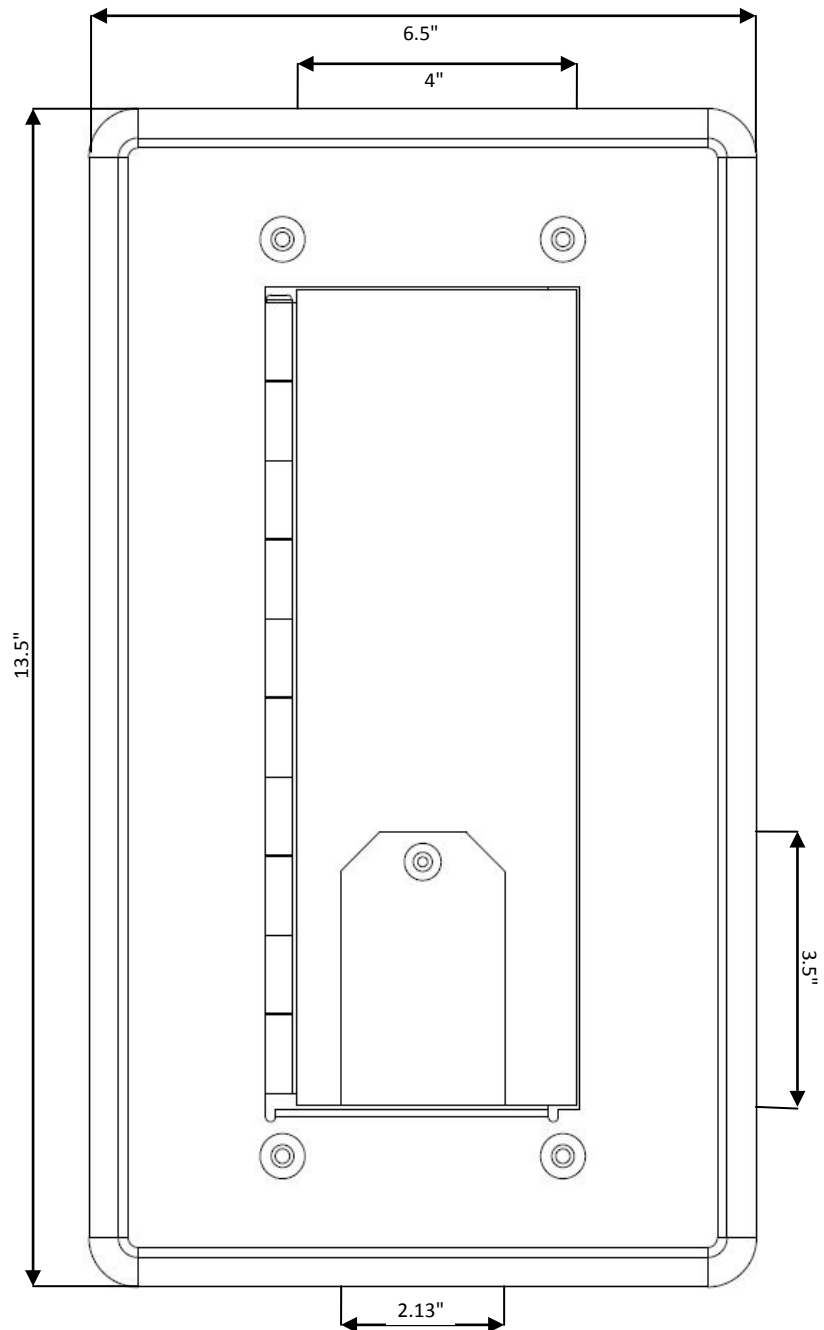

VERSATILE GAS PLUG^(TM) - CONCRETE DECK BOX

ENGINEERS CUT SHEET

Rough-In Box -
Side View With Outlet & Standoffs

Rough-In Box -
Side View

Rough-In Box -
Drainage End View

Rough-In Box -
Plan view

VERSATILE GAS PLUG^(TM) - CONCRETE DECK BOX
ENGINEERS CUT SHEET

Rough-In Box Cover -
Plan View

Rough-In Box
Cover - Side View

Standoffs -
Side View 2

Standoffs -
Plan View

Standoffs -
Side View 1

VERSATILE GAS PLUG™ - CONCRETE DECK BOX

ENGINEERS CUT SHEET

Stainless Steel Door -
Plan View

Stainless Steel Door -
Side View

Stainless Steel Door -
Back View

Stainless Steel Door -
Plan View