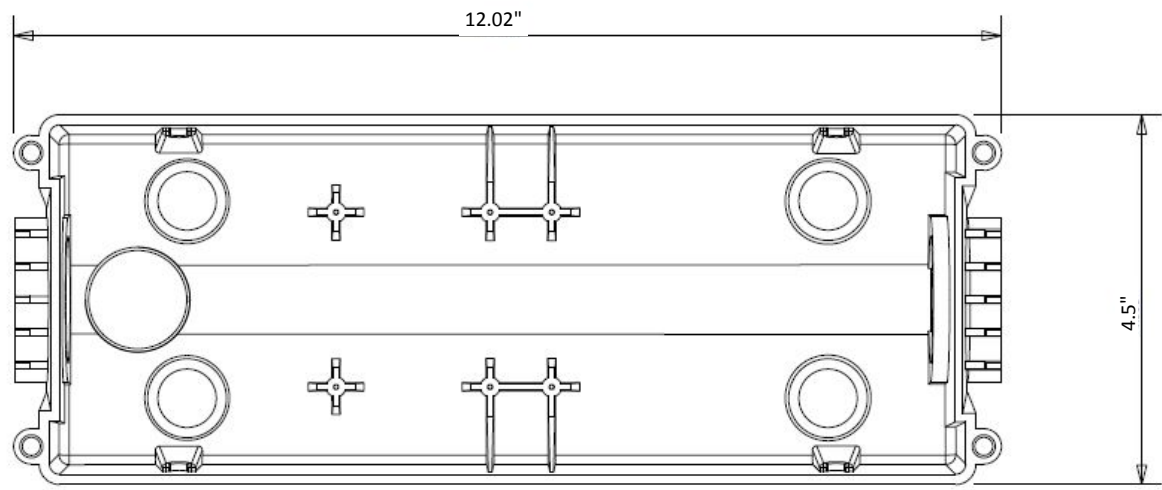

**VERSATILE GAS PLUG™ - WOOD DECK**  
**ENGINEERS CUT SHEET**

Rough-In Box -  
Side View With Outlet

Rough-In Box -  
Side View

Rough-In Box -  
Drainage End View

Rough-In Box -  
Plan view

## ENGINEERS CUT SHEET

Stainless Steel Door -  
Plan View

Stainless Steel Door -  
Side View

Stainless Steel Door -  
Back View

Stainless Steel Door -  
Plan View