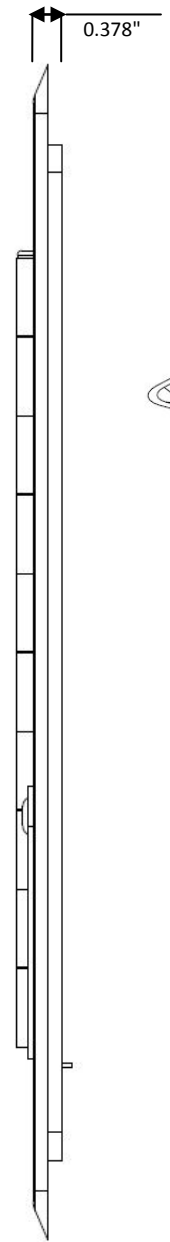

**VERSATILE GAS PLUG™ - WOOD DECK**  
**ENGINEERS CUT SHEET**

Rough-In Box -  
Side View With Outlet

Rough-In Box -  
Side View

Rough-In Box -  
Drainage End View

Rough-In Box -  
Plan view

# VERSATILE GAS PLUG™ - WOOD DECK

## ENGINEERS CUT SHEET

Stainless Steel Door -  
Plan View

Stainless Steel Door -  
Side View

Stainless Steel Door -  
Back View

Stainless Steel Door -  
Plan View