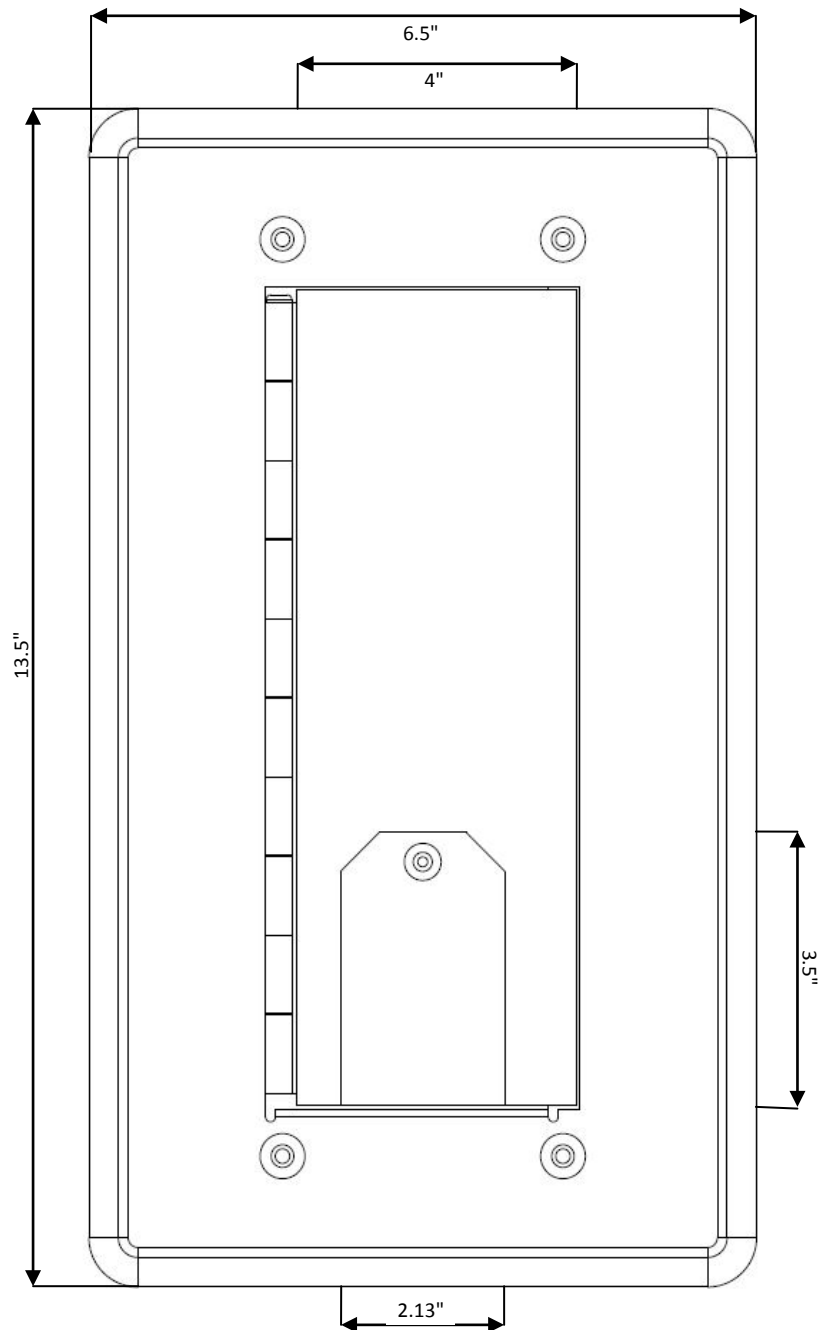

**VERSATILE GAS PLUG™ - WOOD DECK**  
**ENGINEERS CUT SHEET**

Rough-In Box -  
Side View With Outlet

Rough-In Box -  
Side View

Rough-In Box -  
Drainage End View

Rough-In Box -  
Plan view

## ENGINEERS CUT SHEET

Stainless Steel Door -  
Plan View

Stainless Steel Door -  
Side View

Stainless Steel Door -  
Back View

Stainless Steel Door -  
Plan View