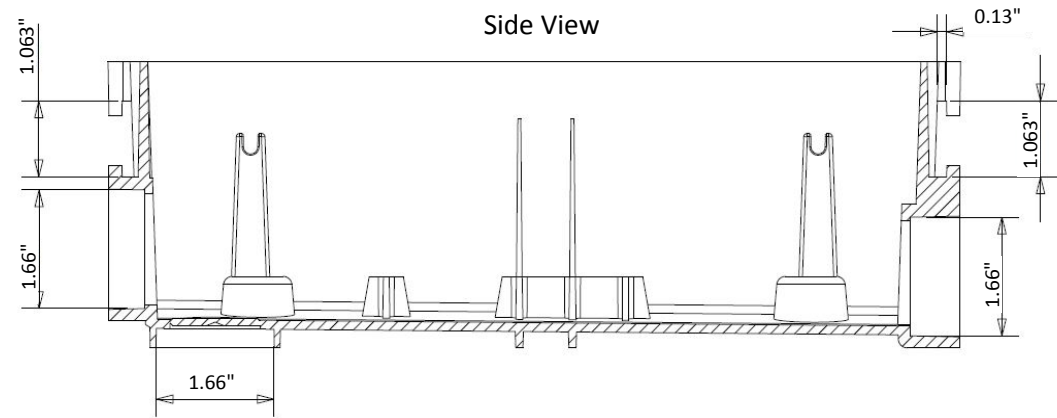

**VERSATILE GAS PLUG™ - WOOD DECK**  
**ENGINEERS CUT SHEET**

Rough-In Box -  
Side View With Outlet

Rough-In Box -  
Side View

Rough-In Box -  
Drainage End View

Rough-In Box -  
Plan view

## ENGINEERS CUT SHEET

Stainless Steel Door -  
Plan View

Stainless Steel Door -  
Side View

Stainless Steel Door -  
Back View

Stainless Steel Door -  
Plan View