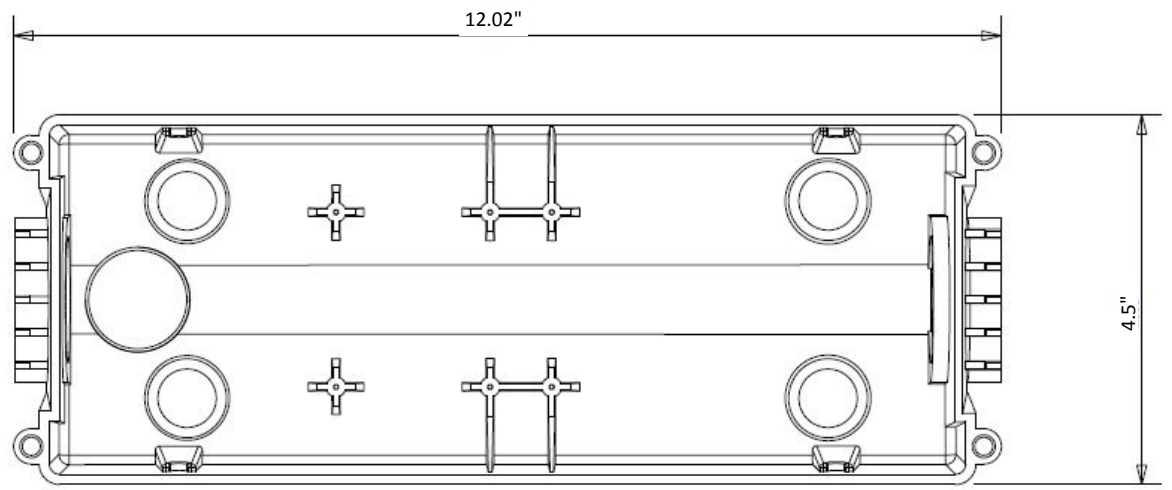

VERSATILE GAS PLUG™ - CONCRETE DECK BOX
ENGINEERS CUT SHEET

Rough-In Box -
 Side View With Outlet & Standoffs

Rough-In Box -
 Side View

Rough-In Box -
 Drainage End View

Rough-In Box -
 Plan view

VERSATILE GAS PLUG™ - CONCRETE DECK BOX
ENGINEERS CUT SHEET

Rough-In Box Cover -
Plan View

Rough-In Box
Cover - Side View

Standoffs -
Side View 1

Standoffs -
Plan View

Standoffs -
Side View 2

VERSATILE GAS PLUG™ - CONCRETE DECK BOX

ENGINEERS CUT SHEET

Stainless Steel Door -
Plan View