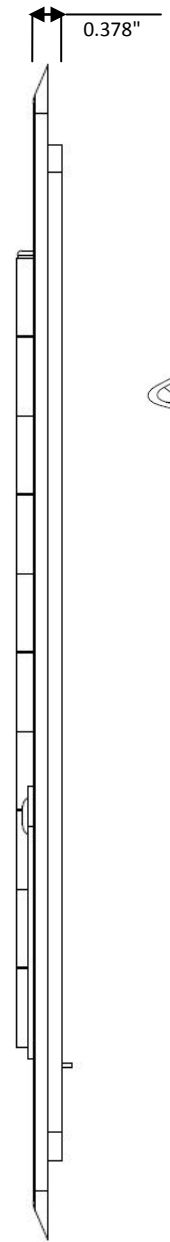

VERSATILE GAS PLUG™ - CONCRETE DECK BOX
ENGINEERS CUT SHEET

Rough-In Box -
 Side View With Outlet & Standoffs

Rough-In Box -
 Side View

Rough-In Box -
 Drainage End View

Rough-In Box -
 Plan view

VERSATILE GAS PLUG™ - CONCRETE DECK BOX
ENGINEERS CUT SHEET

Rough-In Box Cover -
Plan View

Rough-In Box
Cover - Side View

Standoffs -
Side View 1

Standoffs -
Plan View

Standoffs -
Side View 2

VERSATILE GAS PLUG™ - CONCRETE DECK BOX

ENGINEERS CUT SHEET

Stainless Steel Door -
Plan View

Stainless Steel Door -
Side View

Stainless Steel Door -
Back View

Stainless Steel Door -
Plan View