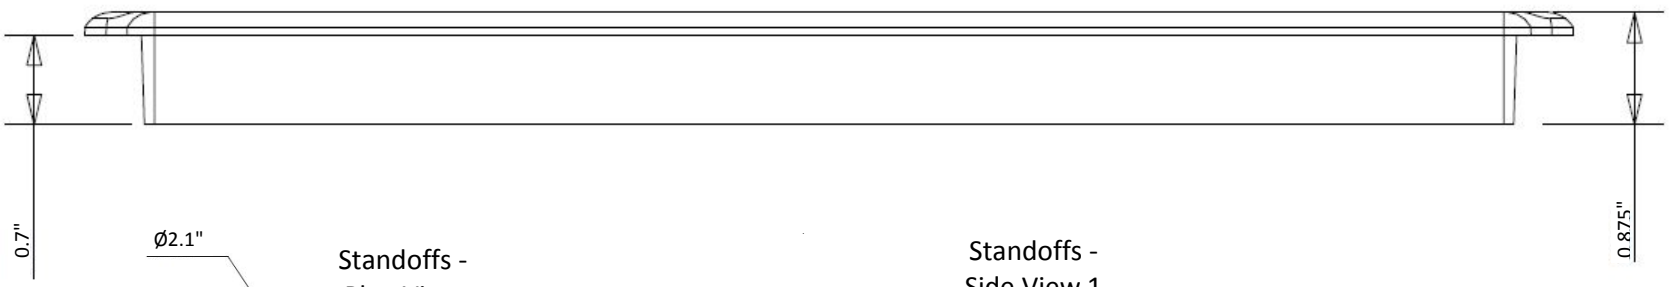

VERSATILE GAS PLUG™ - CONCRETE DECK BOX
ENGINEERS CUT SHEET

Rough-In Box -
 Side View With Outlet & Standoffs

Rough-In Box -
 Side View

Rough-In Box -
 Drainage End View

Rough-In Box -
 Plan view

VERSATILE GAS PLUG™ - CONCRETE DECK BOX
ENGINEERS CUT SHEET

Rough-In Box Cover -
Plan View

Rough-In Box
Cover - Side View

Standoffs -
Side View 1

Standoffs -
Plan View

Standoffs -
Side View 2

VERSATILE GAS PLUG™ - CONCRETE DECK BOX

ENGINEERS CUT SHEET

Stainless Steel Door -
Plan View