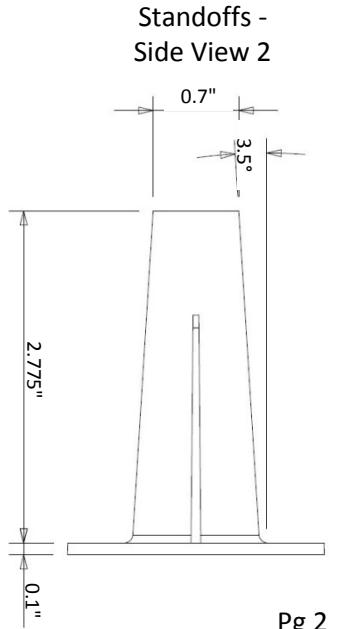

VERSATILE GAS PLUG™ - CONCRETE DECK BOX
ENGINEERS CUT SHEET

Rough-In Box -
 Side View With Outlet & Standoffs

Rough-In Box -
 Side View

Rough-In Box -
 Drainage End View

Rough-In Box -
 Plan view

VERSATILE GAS PLUG™ - CONCRETE DECK BOX
ENGINEERS CUT SHEET

Rough-In Box Cover -
Plan View

Rough-In Box
Cover - Side View

Standoffs -
Side View 1

Standoffs -
Plan View

Standoffs -
Side View 2

VERSATILE GAS PLUG™ - CONCRETE DECK BOX

ENGINEERS CUT SHEET

Stainless Steel Door -
Plan View

Stainless Steel Door -
Side View

Stainless Steel Door -
Back View

Stainless Steel Door -
Plan View