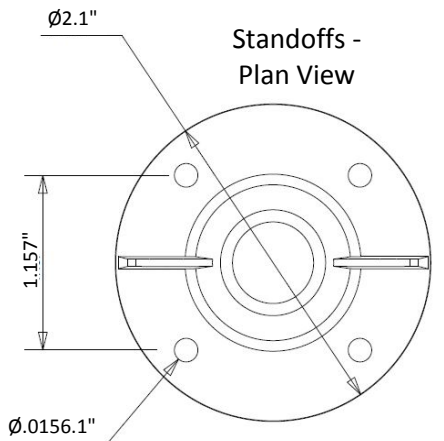

VERSATILE GAS PLUG™ - CONCRETE DECK BOX
ENGINEERS CUT SHEET

Rough-In Box -
 Side View With Outlet & Standoffs

Rough-In Box -
 Side View

Rough-In Box -
 Drainage End View

Rough-In Box -
 Plan view

VERSATILE GAS PLUG™ - CONCRETE DECK BOX
ENGINEERS CUT SHEET

Rough-In Box Cover -
Plan View

Rough-In Box
Cover - Side View

Standoffs -
Side View 1

Standoffs -
Plan View

Standoffs -
Side View 2

VERSATILE GAS PLUG™ - CONCRETE DECK BOX

ENGINEERS CUT SHEET

Stainless Steel Door -
Plan View

Stainless Steel Door -
Side View

Stainless Steel Door -
Back View

Stainless Steel Door -
Plan View