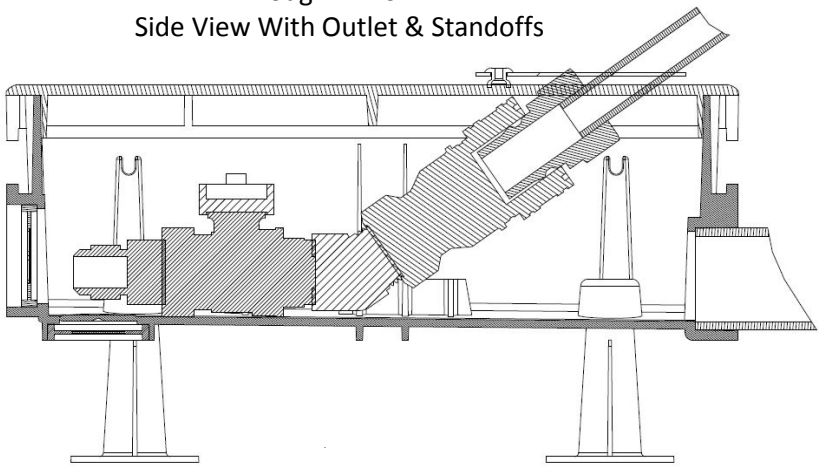

VERSATILE GAS PLUG™ - CONCRETE DECK BOX
ENGINEERS CUT SHEET

Rough-In Box -
 Side View With Outlet & Standoffs

Rough-In Box -
 Side View

Rough-In Box -
 Drainage End View

Rough-In Box -
 Plan view

VERSATILE GAS PLUG™ - CONCRETE DECK BOX
ENGINEERS CUT SHEET

Rough-In Box Cover -
Plan View

Rough-In Box
Cover - Side View

Standoffs -
Side View 1

Standoffs -
Plan View

Standoffs -
Side View 2

VERSATILE GAS PLUG™ - CONCRETE DECK BOX

ENGINEERS CUT SHEET

Stainless Steel Door -
Plan View

Stainless Steel Door -
Side View

Stainless Steel Door -
Back View

Stainless Steel Door -
Plan View