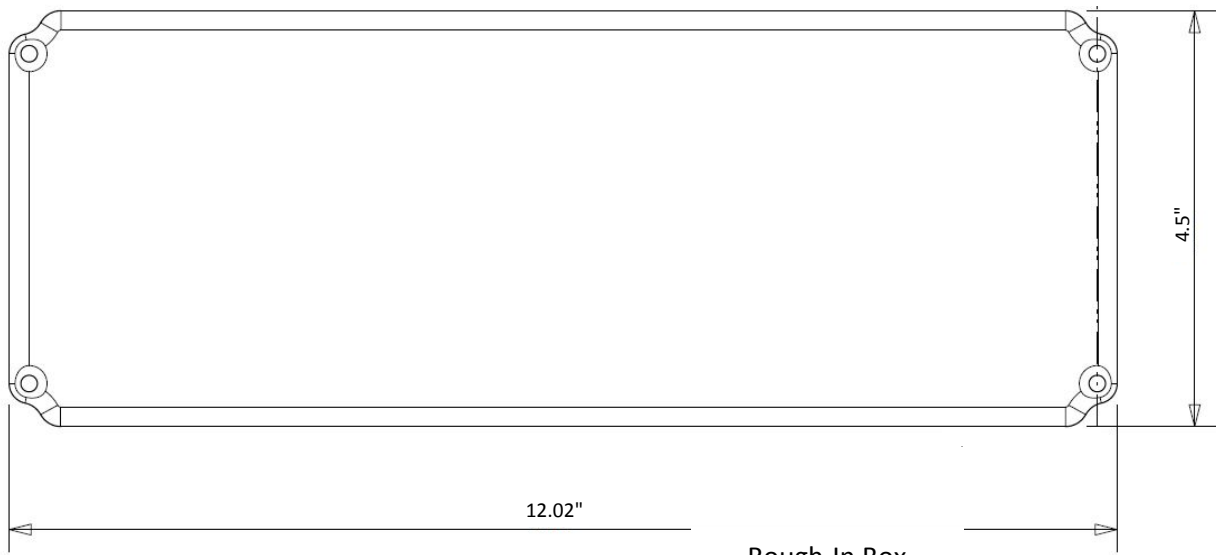

VERSATILE GAS PLUG™ - CONCRETE DECK BOX
ENGINEERS CUT SHEET

Rough-In Box -
 Side View With Outlet & Standoffs

Rough-In Box -
 Side View

Rough-In Box -
 Drainage End View

Rough-In Box -
 Plan view

VERSATILE GAS PLUG™ - CONCRETE DECK BOX
ENGINEERS CUT SHEET

Rough-In Box Cover -
Plan View

Rough-In Box
Cover - Side View

Standoffs -
Side View 1

Standoffs -
Plan View

Standoffs -
Side View 2

VERSATILE GAS PLUG™ - CONCRETE DECK BOX

ENGINEERS CUT SHEET

Stainless Steel Door -
Plan View