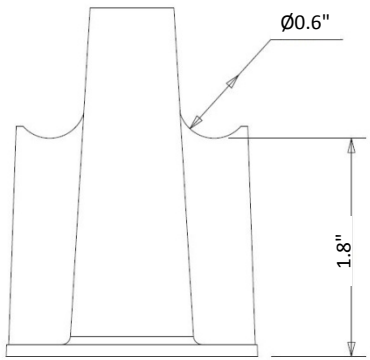

VERSATILE GAS PLUG™ - CONCRETE DECK BOX
ENGINEERS CUT SHEET

Rough-In Box -
 Side View With Outlet & Standoffs

Rough-In Box -
 Side View

Rough-In Box -
 Drainage End View

Rough-In Box -
 Plan view

VERSATILE GAS PLUG™ - CONCRETE DECK BOX
ENGINEERS CUT SHEET

Rough-In Box Cover -
Plan View

Rough-In Box
Cover - Side View

Standoffs -
Side View 1

Standoffs -
Plan View

Standoffs -
Side View 2

VERSATILE GAS PLUG™ - CONCRETE DECK BOX

ENGINEERS CUT SHEET

Stainless Steel Door -
Plan View

Stainless Steel Door -
Side View

Stainless Steel Door -
Back View

Stainless Steel Door -
Plan View