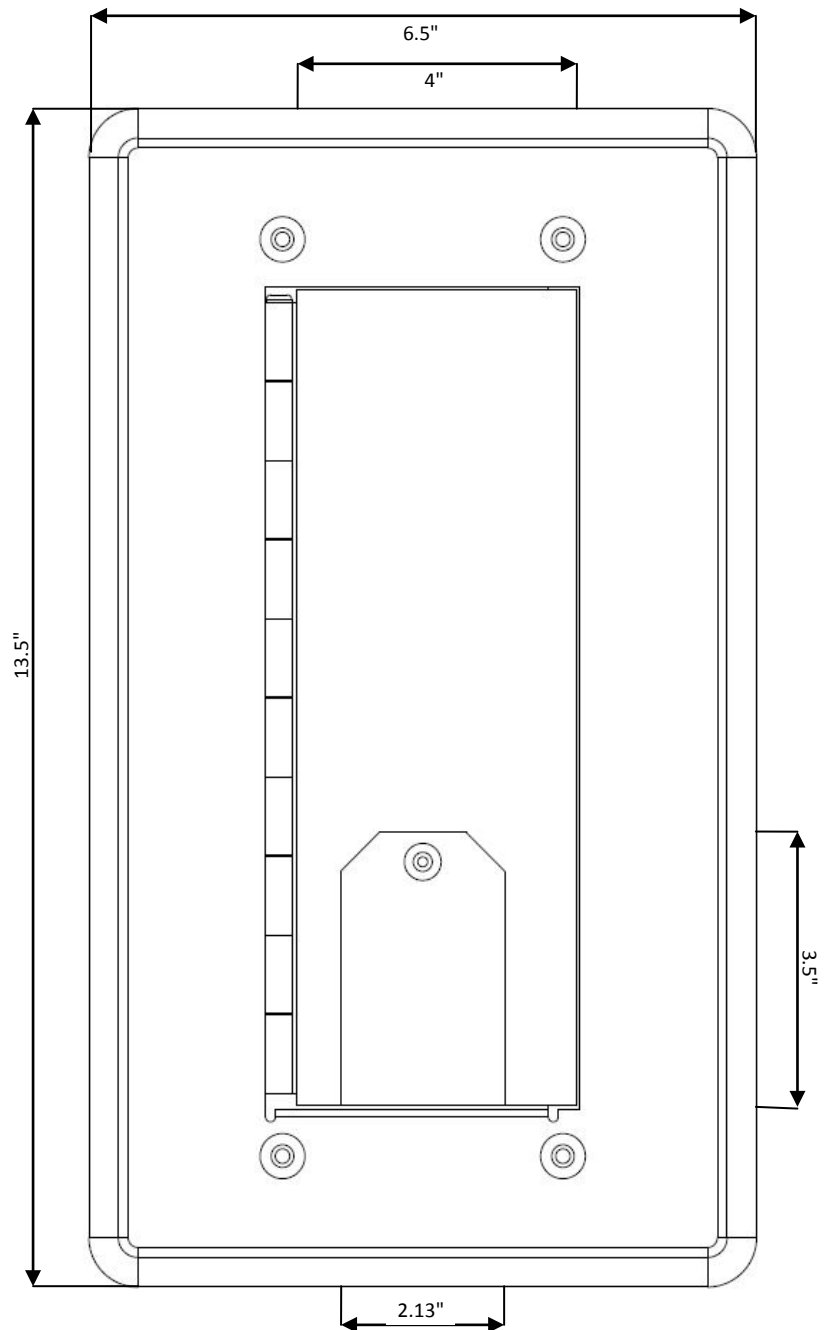

VERSATILE GAS PLUG™ - CONCRETE DECK BOX
ENGINEERS CUT SHEET

Rough-In Box -
 Side View With Outlet & Standoffs

Rough-In Box -
 Side View

Rough-In Box -
 Drainage End View

Rough-In Box -
 Plan view

VERSATILE GAS PLUG™ - CONCRETE DECK BOX
ENGINEERS CUT SHEET

Rough-In Box Cover -
Plan View

Rough-In Box
Cover - Side View

Standoffs -
Side View 1

Standoffs -
Plan View

Standoffs -
Side View 2

VERSATILE GAS PLUG™ - CONCRETE DECK BOX

ENGINEERS CUT SHEET

Stainless Steel Door -
Plan View

Stainless Steel Door -
Side View

Stainless Steel Door -
Back View

Stainless Steel Door -
Plan View