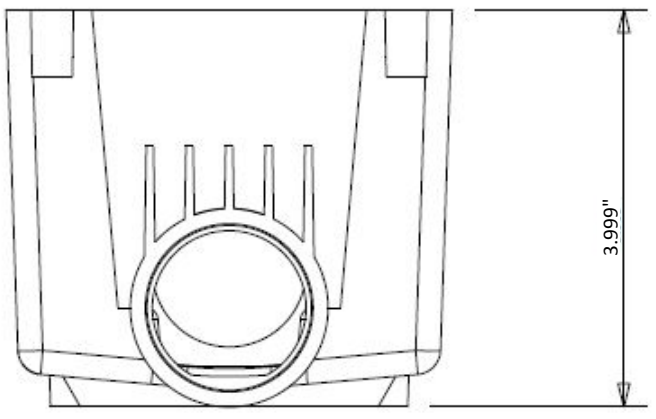

VERSATILE GAS PLUG™ - CONCRETE DECK BOX
ENGINEERS CUT SHEET

Rough-In Box -
 Side View With Outlet & Standoffs

Rough-In Box -
 Side View

Rough-In Box -
 Drainage End View

Rough-In Box -
 Plan view

VERSATILE GAS PLUG™ - CONCRETE DECK BOX
ENGINEERS CUT SHEET

Rough-In Box Cover -
Plan View

Rough-In Box
Cover - Side View

Standoffs -
Side View 1

Standoffs -
Plan View

Standoffs -
Side View 2

VERSATILE GAS PLUG™ - CONCRETE DECK BOX

ENGINEERS CUT SHEET

Stainless Steel Door -
Plan View