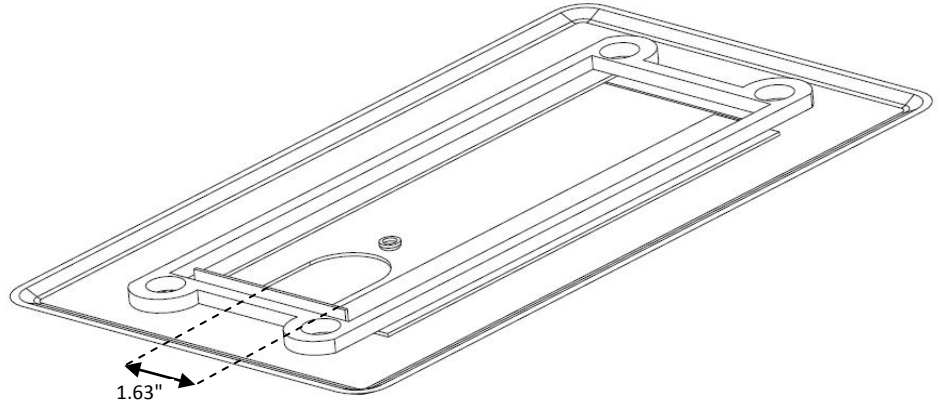

VERSATILE GAS PLUG™ - CONCRETE DECK BOX
ENGINEERS CUT SHEET

Rough-In Box -
 Side View With Outlet & Standoffs

Rough-In Box -
 Side View

Rough-In Box -
 Drainage End View

Rough-In Box -
 Plan view

VERSATILE GAS PLUG™ - CONCRETE DECK BOX
ENGINEERS CUT SHEET

Rough-In Box Cover -
Plan View

Rough-In Box
Cover - Side View

Standoffs -
Side View 1

Standoffs -
Plan View

Standoffs -
Side View 2

VERSATILE GAS PLUG™ - CONCRETE DECK BOX

ENGINEERS CUT SHEET

Stainless Steel Door -
Plan View

Stainless Steel Door -
Side View

Stainless Steel Door -
Back View

Stainless Steel Door -
Plan View