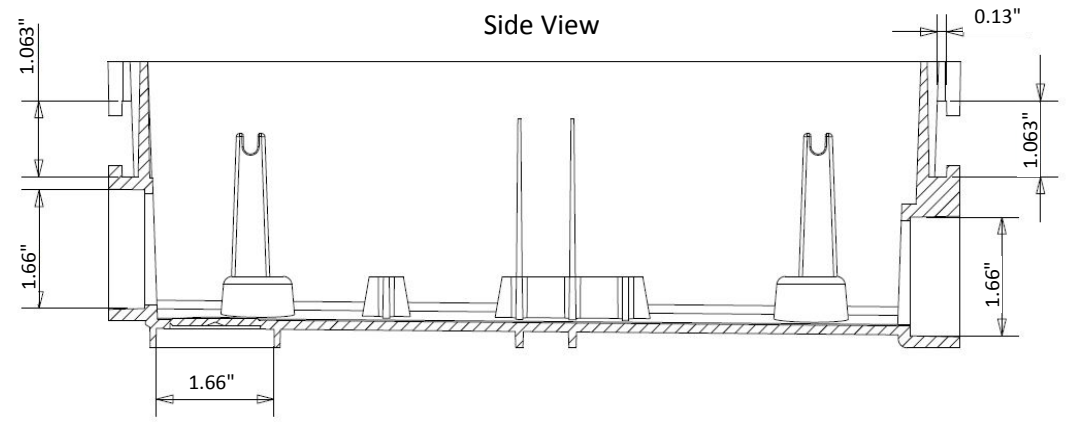

VERSATILE GAS PLUG™ - CONCRETE DECK BOX
ENGINEERS CUT SHEET

Rough-In Box -
 Side View With Outlet & Standoffs

Rough-In Box -
 Side View

Rough-In Box -
 Drainage End View

Rough-In Box -
 Plan view

VERSATILE GAS PLUG™ - CONCRETE DECK BOX
ENGINEERS CUT SHEET

Rough-In Box Cover -
Plan View

Rough-In Box
Cover - Side View

Standoffs -
Side View 1

Standoffs -
Plan View

Standoffs -
Side View 2

VERSATILE GAS PLUG™ - CONCRETE DECK BOX

ENGINEERS CUT SHEET

Stainless Steel Door -
Plan View

Stainless Steel Door -
Side View

Stainless Steel Door -
Back View

Stainless Steel Door -
Plan View