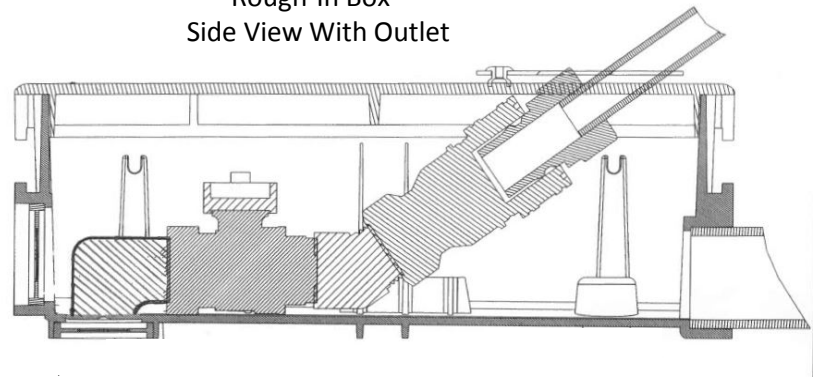

VERSATILE GAS PLUG™ - EXTERIOR
ENGINEERS CUT SHEET

Rough-In Box -
Side View With Outlet

Rough-In Box -
Side View

Rough-In Box -
Drainage End View

Rough-In Box -
Plan view

VERSATILE GAS PLUG^(TM) - EXTERIOR
ENGINEERS CUT SHEET

Stainless Steel Door -
Plan View

Stainless Steel Door -
Side View

Stainless Steel Door -
Back View

Stainless Steel Door -
Plan View