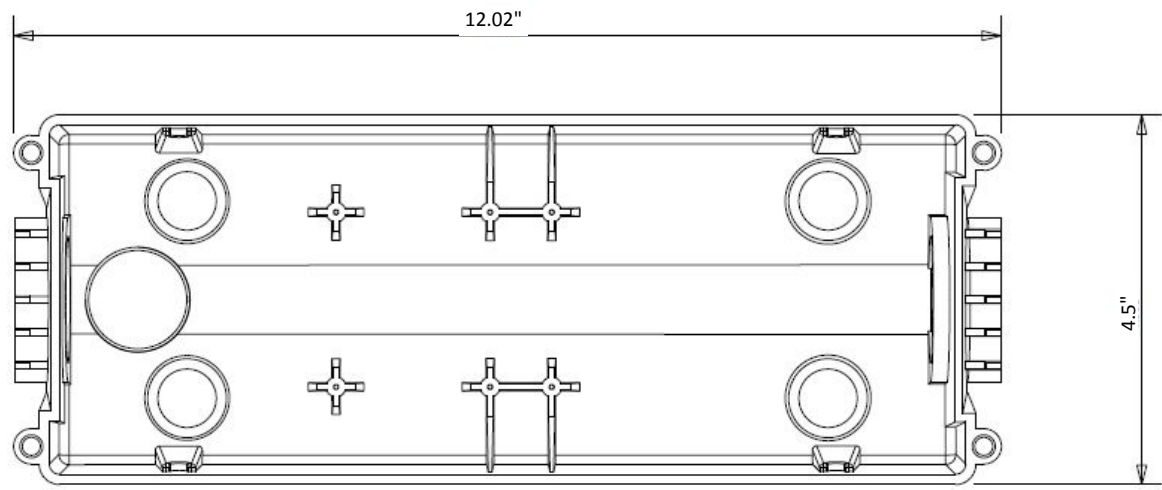

VERSATILE GAS PLUG™ - EXTERIOR
ENGINEERS CUT SHEET

Rough-In Box -
Side View With Outlet

Rough-In Box -
Side View

Rough-In Box -
Drainage End View

Rough-In Box -
Plan view

VERSATILE GAS PLUG^(TM) - EXTERIOR
ENGINEERS CUT SHEET

Stainless Steel Door -
Plan View

Stainless Steel Door -
Side View

Stainless Steel Door -
Back View

Stainless Steel Door -
Plan View