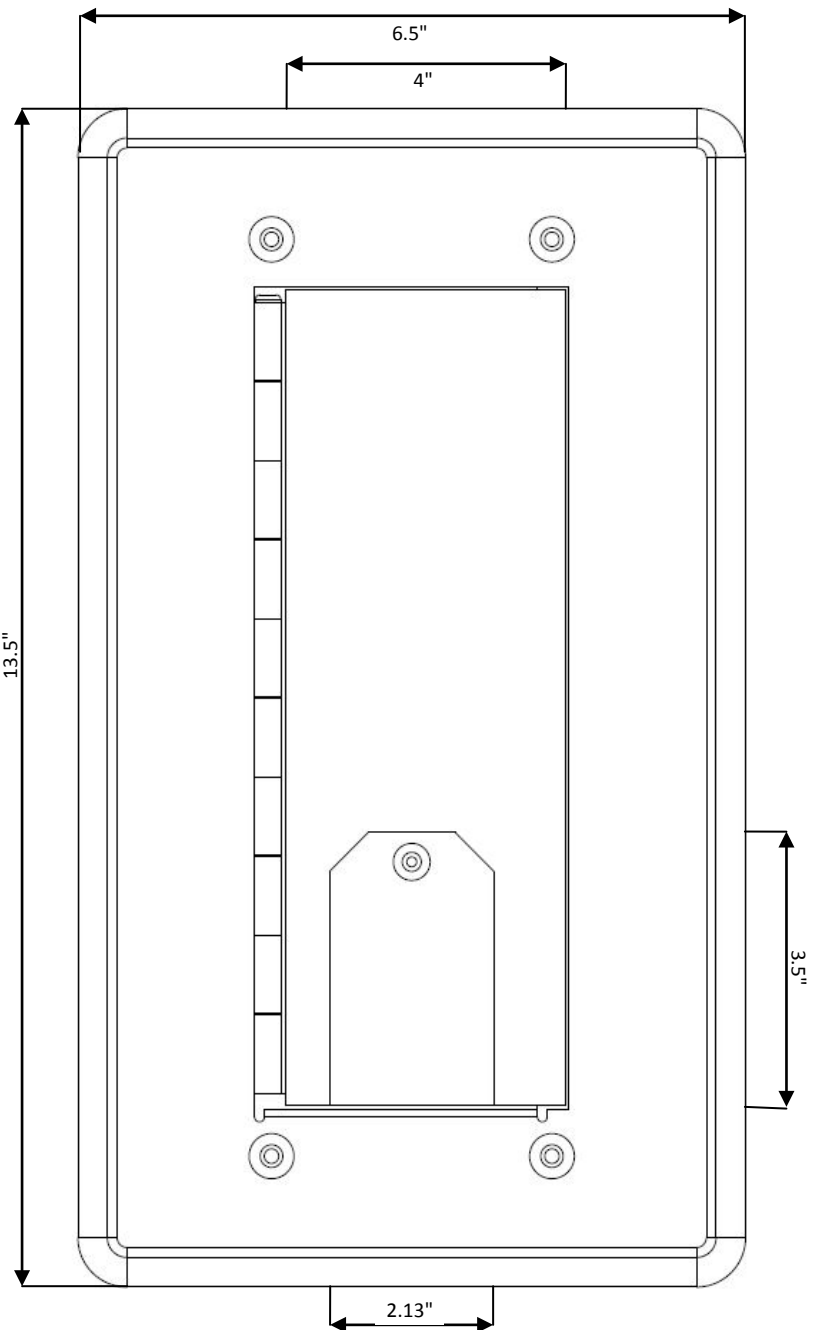

VERSATILE GAS PLUG™ - EXTERIOR
ENGINEERS CUT SHEET

Rough-In Box -
Side View With Outlet

Rough-In Box -
Side View

Rough-In Box -
Drainage End View

Rough-In Box -
Plan view

VERSATILE GAS PLUG^(TM) - EXTERIOR
ENGINEERS CUT SHEET

Stainless Steel Door -
Plan View

Stainless Steel Door -
Side View

Stainless Steel Door -
Back View

Stainless Steel Door -
Plan View