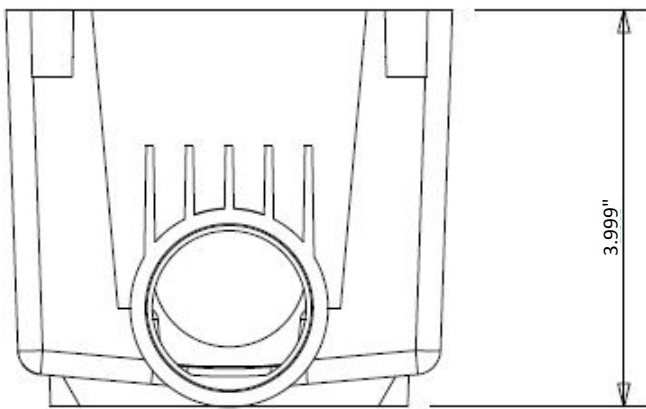

VERSATILE GAS PLUG™ - EXTERIOR
ENGINEERS CUT SHEET

Rough-In Box -
Side View With Outlet

Rough-In Box -
Side View

Rough-In Box -
Drainage End View

Rough-In Box -
Plan view

VERSATILE GAS PLUG^(TM) - EXTERIOR
ENGINEERS CUT SHEET

Stainless Steel Door -
Plan View

Stainless Steel Door -
Side View

Stainless Steel Door -
Back View

Stainless Steel Door -
Plan View