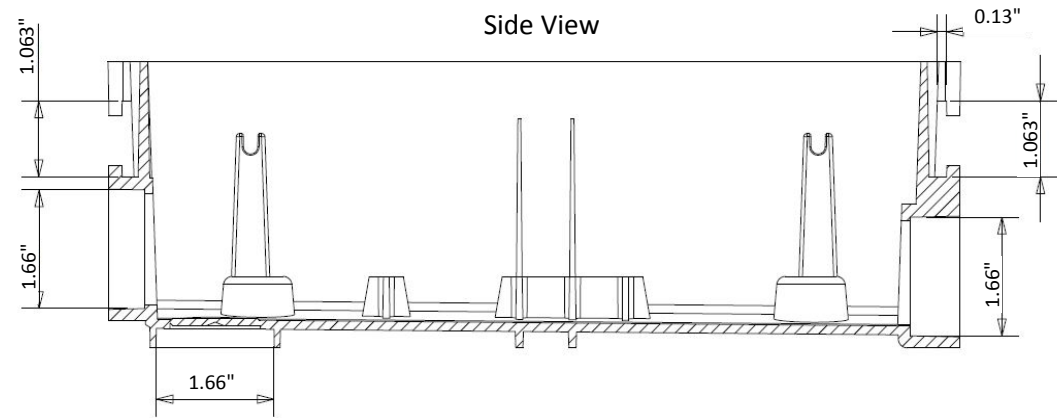

VERSATILE GAS PLUG™ - EXTERIOR
ENGINEERS CUT SHEET

Rough-In Box -
Side View With Outlet

Rough-In Box -
Side View

Rough-In Box -
Drainage End View

Rough-In Box -
Plan view

VERSATILE GAS PLUG^(TM) - EXTERIOR
ENGINEERS CUT SHEET

Stainless Steel Door -
Plan View

Stainless Steel Door -
Side View

Stainless Steel Door -
Back View

Stainless Steel Door -
Plan View