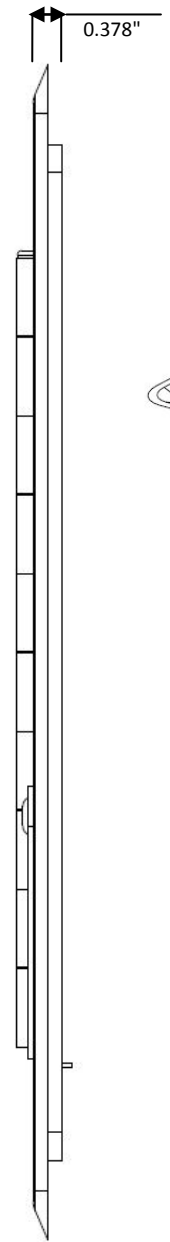

VERSATILE GAS PLUG™ - EXTERIOR
ENGINEERS CUT SHEET

Rough-In Box -
Side View With Outlet

Rough-In Box -
Side View

Rough-In Box -
Drainage End View

Rough-In Box -
Plan view

VERSATILE GAS PLUG^(TM) - EXTERIOR
ENGINEERS CUT SHEET

Stainless Steel Door -
Plan View

Stainless Steel Door -
Side View

Stainless Steel Door -
Back View

Stainless Steel Door -
Plan View