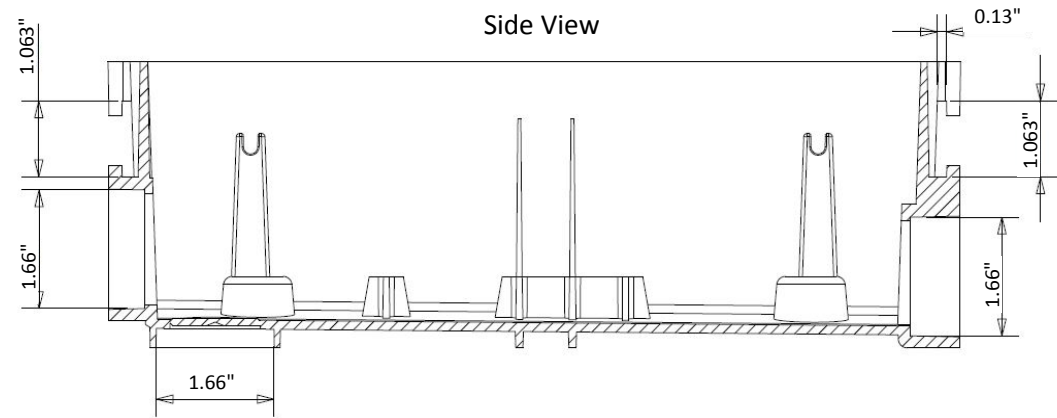

VERSATILE GAS PLUG™ - WOOD DECK
ENGINEERS CUT SHEET

Rough-In Box -
Side View With Outlet

Rough-In Box -
Side View

Rough-In Box -
Drainage End View

Rough-In Box -
Plan view

VERSATILE GAS PLUG^(TM) - WOOD DECK
ENGINEERS CUT SHEET

Stainless Steel Door -
Plan View

Stainless Steel Door -
Side View

Stainless Steel Door -
Back View

Stainless Steel Door -
Plan View