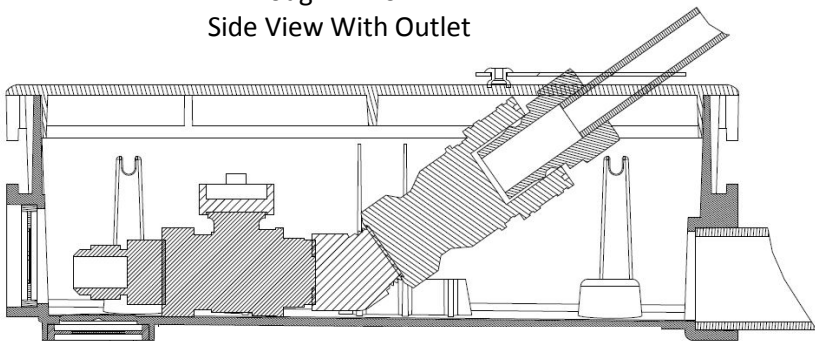

VERSATILE GAS PLUG™ - WOOD DECK
ENGINEERS CUT SHEET

Rough-In Box -
Side View With Outlet

Rough-In Box -
Side View

Rough-In Box -
Drainage End View

Rough-In Box -
Plan view

VERSATILE GAS PLUG^(TM) - WOOD DECK
ENGINEERS CUT SHEET

Stainless Steel Door -
Plan View

Stainless Steel Door -
Side View

Stainless Steel Door -
Back View

Stainless Steel Door -
Plan View