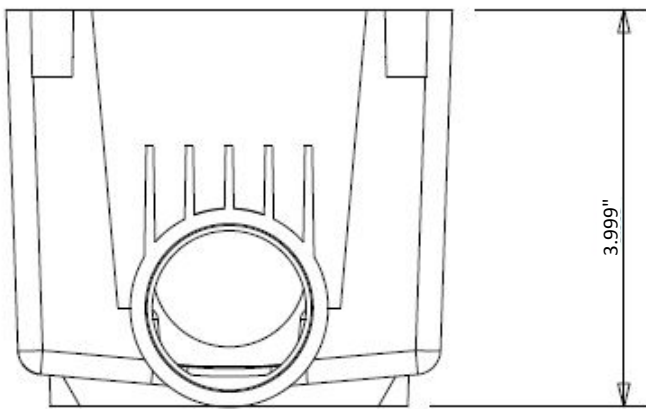

VERSATILE GAS PLUG™ - WOOD DECK
ENGINEERS CUT SHEET

Rough-In Box -
Side View With Outlet

Rough-In Box -
Side View

Rough-In Box -
Drainage End View

Rough-In Box -
Plan view

VERSATILE GAS PLUG^(TM) - WOOD DECK
ENGINEERS CUT SHEET

Stainless Steel Door -
Plan View

Stainless Steel Door -
Side View

Stainless Steel Door -
Back View

Stainless Steel Door -
Plan View