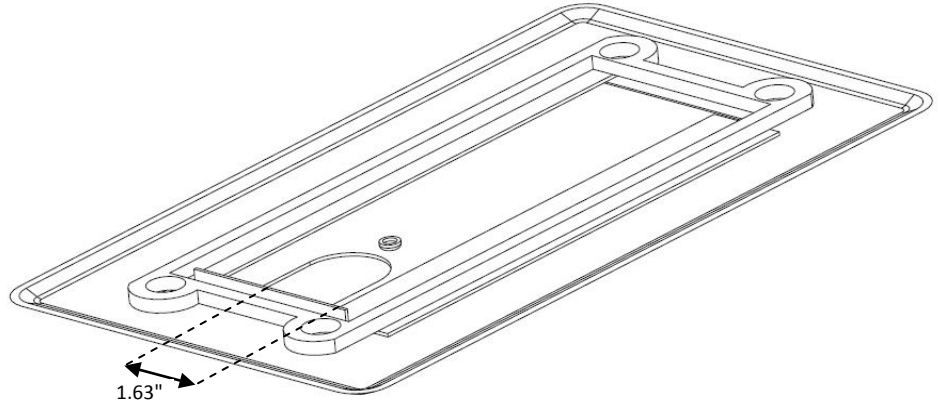

VERSATILE GAS PLUG™ - WOOD DECK
ENGINEERS CUT SHEET

Rough-In Box -
Side View With Outlet

Rough-In Box -
Side View

Rough-In Box -
Drainage End View

Rough-In Box -
Plan view

VERSATILE GAS PLUG^(TM) - WOOD DECK
ENGINEERS CUT SHEET

Stainless Steel Door -
Plan View

Stainless Steel Door -
Side View

Stainless Steel Door -
Back View

Stainless Steel Door -
Plan View