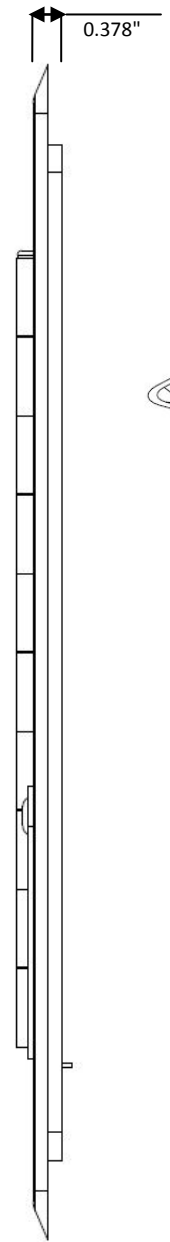

VERSATILE GAS PLUG™ - WOOD DECK
ENGINEERS CUT SHEET

Rough-In Box -
Side View With Outlet

Rough-In Box -
Side View

Rough-In Box -
Drainage End View

Rough-In Box -
Plan view

VERSATILE GAS PLUG^(TM) - WOOD DECK
ENGINEERS CUT SHEET

Stainless Steel Door -
Plan View

Stainless Steel Door -
Side View

Stainless Steel Door -
Back View

Stainless Steel Door -
Plan View