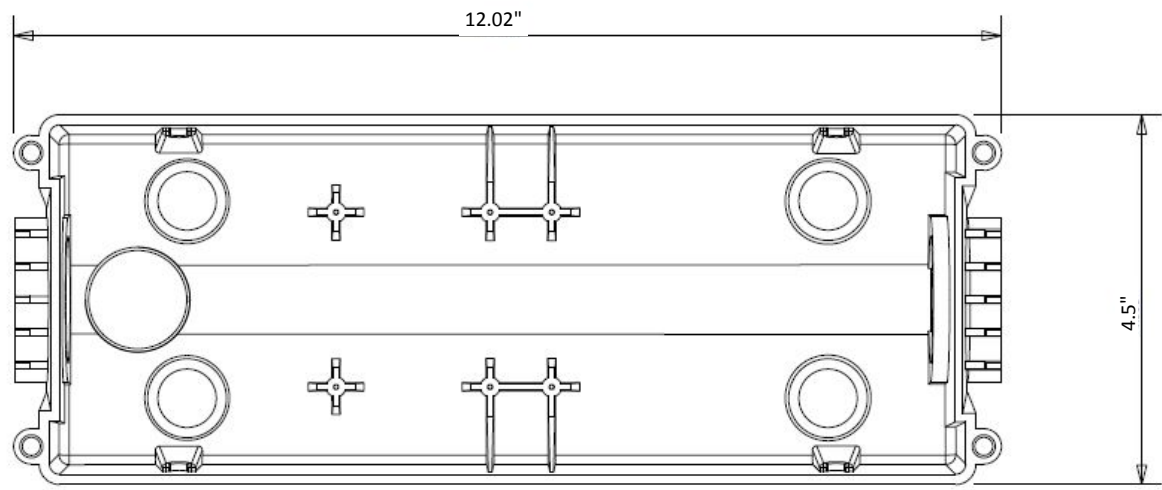

VERSATILE GAS PLUG™ - WOOD DECK
ENGINEERS CUT SHEET

Rough-In Box -
Side View With Outlet

Rough-In Box -
Side View

Rough-In Box -
Drainage End View

Rough-In Box -
Plan view

VERSATILE GAS PLUG^(TM) - WOOD DECK
ENGINEERS CUT SHEET

Stainless Steel Door -
Plan View

Stainless Steel Door -
Side View

Stainless Steel Door -
Back View

Stainless Steel Door -
Plan View