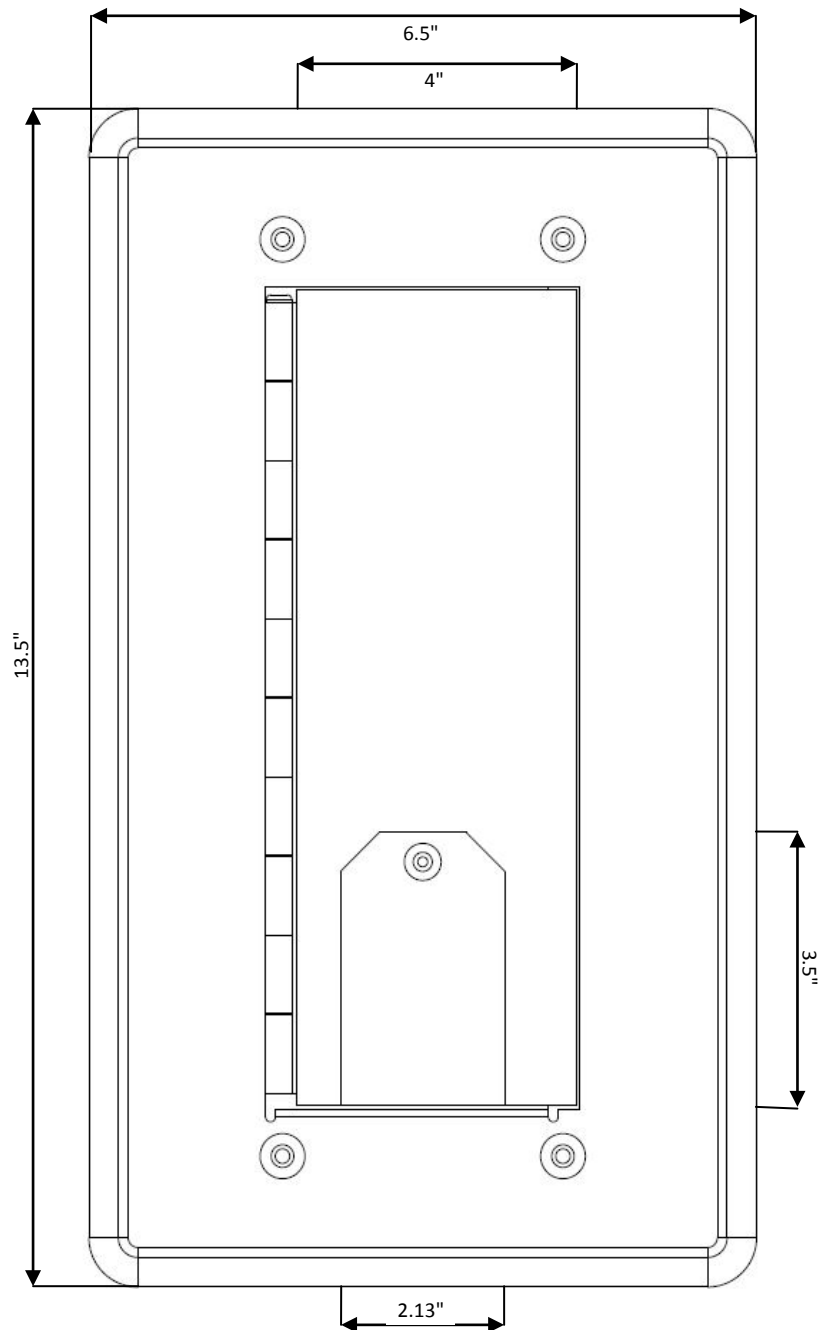

VERSATILE GAS PLUG™ - WOOD DECK
ENGINEERS CUT SHEET

Rough-In Box -
Side View With Outlet

Rough-In Box -
Side View

Rough-In Box -
Drainage End View

Rough-In Box -
Plan view

VERSATILE GAS PLUG^(TM) - WOOD DECK
ENGINEERS CUT SHEET

Stainless Steel Door -
Plan View

Stainless Steel Door -
Side View

Stainless Steel Door -
Back View

Stainless Steel Door -
Plan View