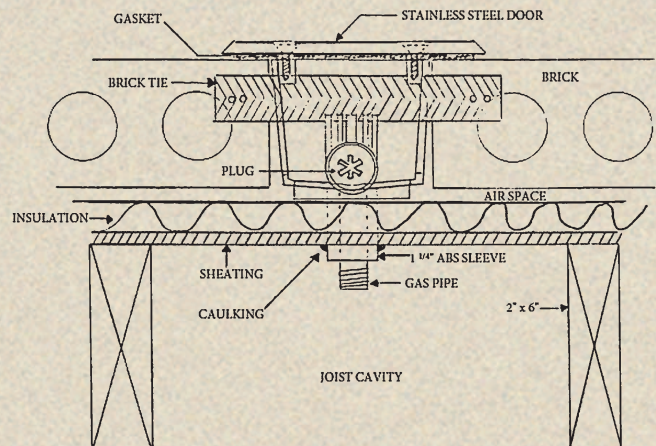

VERSATILE GAS PLUG™ EXTERIOR BOX

- 18 GA 316 STAINLESS STEEL DOOR & FRAME C/W GASKET
- SCREWDRIVER OPERATED CYLINDER CAM LOCK
- FIRE RATED ABS ROUGH IN BOX
- GAS CONNECTION HOSE CAN BE HOOKED UP WHILE THE DOOR IS CLOSED
- IDEAL FOR MASONRY WALLS

Model # VGP-EXT

THIS **GAS PLUG™** IS AN IDEAL MEANS OF SAFELY AND SECURELY CONNECTING YOUR NATURAL GAS OR PROPANE BARBEQUE, PATIO HEATER OR ANY OUTDOOR APPLIANCE DIRECTLY TO YOUR EXISTING HOME GAS SUPPLY SYSTEM. THIS UNIT IS DESIGNED TO BE INSTALLED INTO A BRICK OR ROCK WALL WHERE THE ENTRY INTO THE GAS PLUG WOULD HAVE TO BE FROM THE REAR. EACH ROUGH-IN BOX COMES WITH A REAR HUB TO BE ABLE TO INSTALL AN 1 1/4" ABS GAS PIPE SLEEVE FROM THE BOX TO THE INTERIOR WALL CAVITY. THIS DESIGN PROVIDES THE OWNER WITH NOT ONLY PEACE OF MIND, BUT ALSO A PRACTICAL AND CLEAN METHOD OF CONCEALING UNSIGHTLY PIPES AND VALVES.

SPECIFICATIONS

Overall Size: Door - 6 1/2" x 13 3/4"
Rough-in Box - 4 1/2" x 12"
Approved for temperatures to -40 deg.
Indoor/Outdoor use
CSA Approved Components

Model:	VGP-G0101-EXT-38	VGP-G0101-EXT-2#-38	VGP-EXT-50	VGP-EXT-2#-50	VGP-EXT-75
Capacity NG:	60,000 BTU	60,000 BTU	90,000 BTU	90,000 BTU	245,000 BTU
LP:	90,000 BTU	N/A	138,000 BTU	138,000 BTU	375,000 BTU
Outlet size:	3/8"	3/8"	1/2"	1/2"	3/4"
Inlet size:	1/2"	1/2"	1/2"	1/2"	3/4"