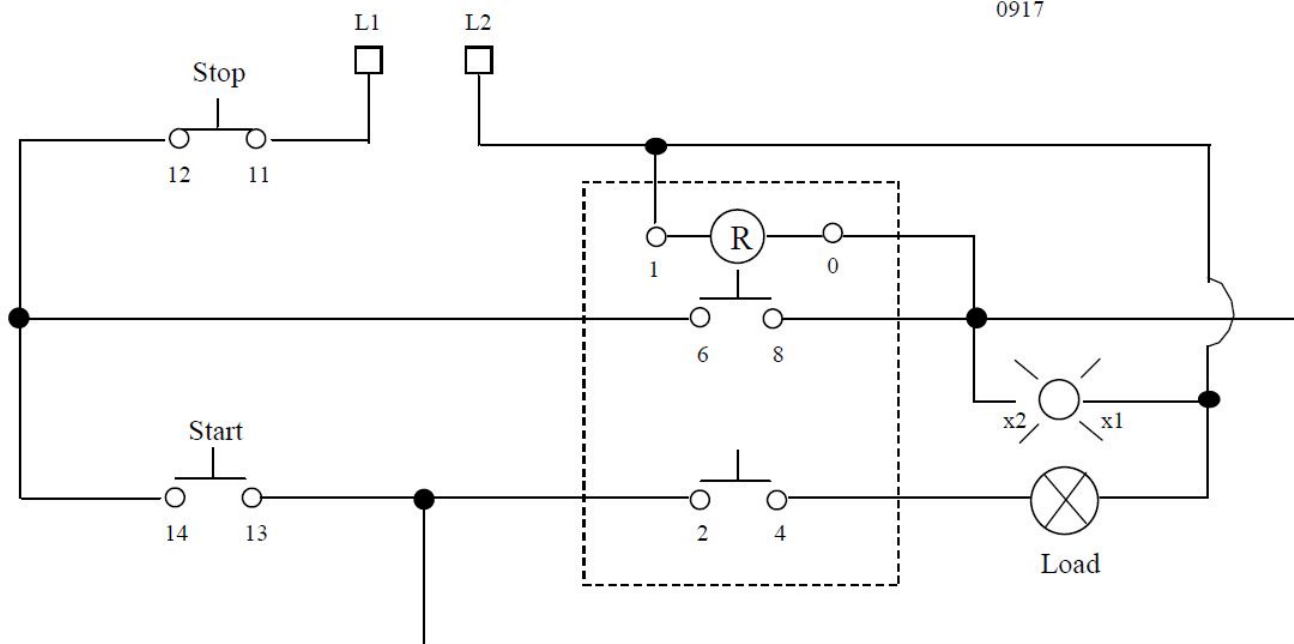

MASTER EMERGENCY SHUT OFF

OPERATING INSTRUCTIONS

SYSTEM SHUT DOWN:

IN CASE OF EMERGENCY DEPRESS THE RED BUTTON NOTED "SHUT DOWN". TOTAL SYSTEM WILL SHUT DOWN AND "GREEN - SYSTEM ACTIVE" LIGHT WILL GO OUT. SYTEM WILL BE NON-OPERATIONAL.

SYSTEM START UP / RESET: *CAUTION: BEFORE START UP OR RESET THE OPERATOR NEEDS TO ENSURE THAT ALL DOWNSTREAM OUTLETS ARE IN A SAFE CONDITION TO BE ENERGIZED*

TO START UP OR RESET SYSTEM INSERT KEY IN RESET CONTROL, TURN RIGHT AND RELEASE. "GREEN - SYSTEM ACTIVE" WILL NOW BE ON AND SYSTEM WIL BE IN OPERATION.

MESO WIRING SCHEMATIC

NOTE: *THAT ALL ELECTRICAL CONNECTIONS SHOULD BE PERFORMED BY A CERTIFIED ELECTRICIAN*

3868 COMMERCIAL ST, VANCOUVER, B.C. V5N 4G2 (604) 877-1599
Email: info@bbymf.com Web: www.bbymf.com