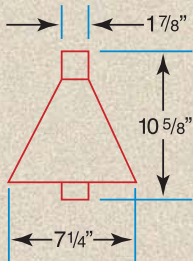

Construction: Anodized Black or Copper Aluminum c/w 1" or 3/4" Connection for Steel Pipe

Burner: Stainless Steel

Natural Gas: 20,000 BTU's

Propane: 20,000 BTU's

1, 2 OR 3 HEAD
TIKI STANDS AVAILABLE
—SOLD SEPARATELY