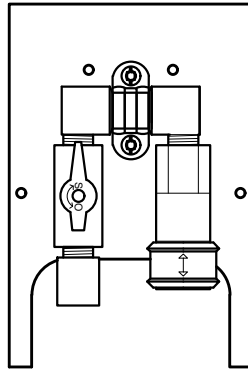

OPEN SIDE VIEW

INSIDE

TOP

BOTTOM

C/W 1 x 1/2" DIA. MALE QUICK-CONNECT FITTING

1/2" DIA.

3/4"

BACK

SIDE

FRONT

Version	Description
	1/2" BBQ GAS OUTLET MODEL# BBQ-SS-50
SCALE 1/4":1"	
DWG No.	Version      Date APRIL 2020

Stamp