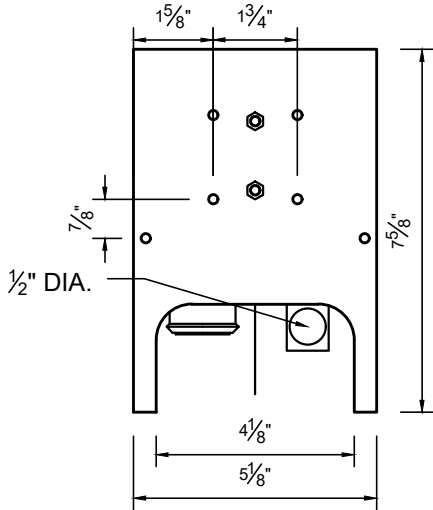

OPEN SIDE VIEW

INSIDE

TOP

BOTTOM

C/W 1 x 1/2" DIA. MALE QUICK-CONNECT FITTING

1/2" DIA.

3/4"

BACK

SIDE

FRONT

Version	Description
	1/2" BBQ GAS OUTLET MODEL# BBQ-SS-50
SCALE 1/4":1"	
DWG No.	Version      Date APRIL 2020

Stamp