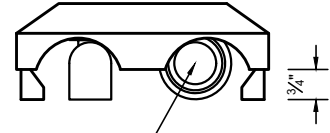

OPEN SIDE VIEW

INSIDE

TOP

BOTTOM

C/W 1 x 1/2" DIA. MALE QUICK-CONNECT FITTING

1/2" DIA.

3/4"

BACK

SIDE

FRONT

Version	Description
	1/2" BBQ GAS OUTLET MODEL# BBQ-SS-50
SCALE 1/4":1"	
DWG No.	Version      Date APRIL 2020

Stamp