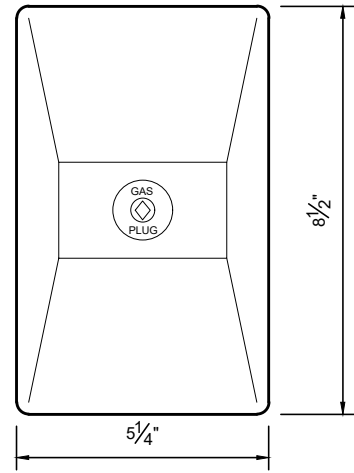

OPEN SIDE VIEW

INSIDE

TOP

BOTTOM

C/W 1 x 1/2" DIA. MALE QUICK-CONNECT FITTING

1/2" DIA.

3/4"

BACK

SIDE

FRONT

Version	Description
	1/2" BBQ GAS OUTLET MODEL# BBQ-SS-50
SCALE 1/4":1"	
DWG No.	Version      Date APRIL 2020

Stamp