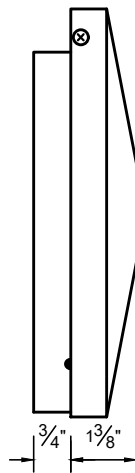

OPEN SIDE VIEW

INSIDE

TOP

BOTTOM

C/W 1 x 1/2" DIA. MALE QUICK-CONNECT FITTING

1/2" DIA.

3/4"

BACK

SIDE

FRONT

Version	Description
	1/2" BBQ GAS OUTLET MODEL# BBQ-SS-50
SCALE 1/4":1"	
DWG No.	Version      Date APRIL 2020

Stamp