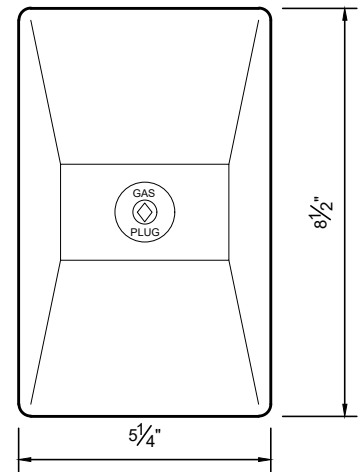

INSIDE

TOP

BOTTOM

C/W 1 x 3/4" DIA. MALE QUICK-CONNECT FITTING

BACK

SIDE

FRONT

Version	Description
---------	-------------

Stamp

3/4" BBQ GAS OUTLET
MODEL# BBQ-SS-75

SCALE
1/4":1"

DWG No.	Version	Date
		APRIL 2020