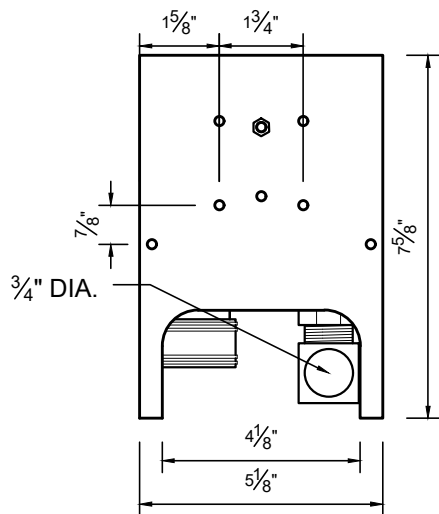

INSIDE

TOP

BOTTOM

C/W 1 x 3/4" DIA. MALE QUICK-CONNECT FITTING

BACK

SIDE

FRONT

Version	Description
---------	-------------

Stamp

3/4" BBQ GAS OUTLET
MODEL# BBQ-SS-75

SCALE
1/4":1"

DWG No.	Version	Date
		APRIL 2020