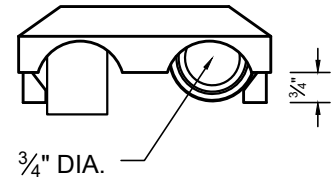

INSIDE

TOP

BOTTOM

C/W 1 x 3/4" DIA. MALE QUICK-CONNECT FITTING

BACK

SIDE

FRONT

Version	Description
---------	-------------

Stamp

3/4" BBQ GAS OUTLET
MODEL# BBQ-SS-75

SCALE
1/4":1"

DWG No.	Version	Date
		APRIL 2020