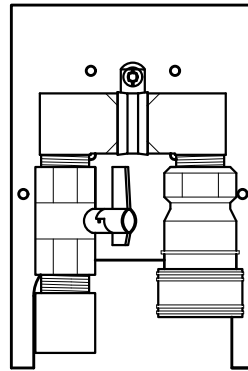

INSIDE

TOP

BOTTOM

C/W 1 x 3/4" DIA. MALE QUICK-CONNECT FITTING

BACK

SIDE

FRONT

Version	Description
---------	-------------

Stamp

3/4" BBQ GAS OUTLET
MODEL# BBQ-SS-75

SCALE
1/4":1"

DWG No.	Version	Date
		APRIL 2020