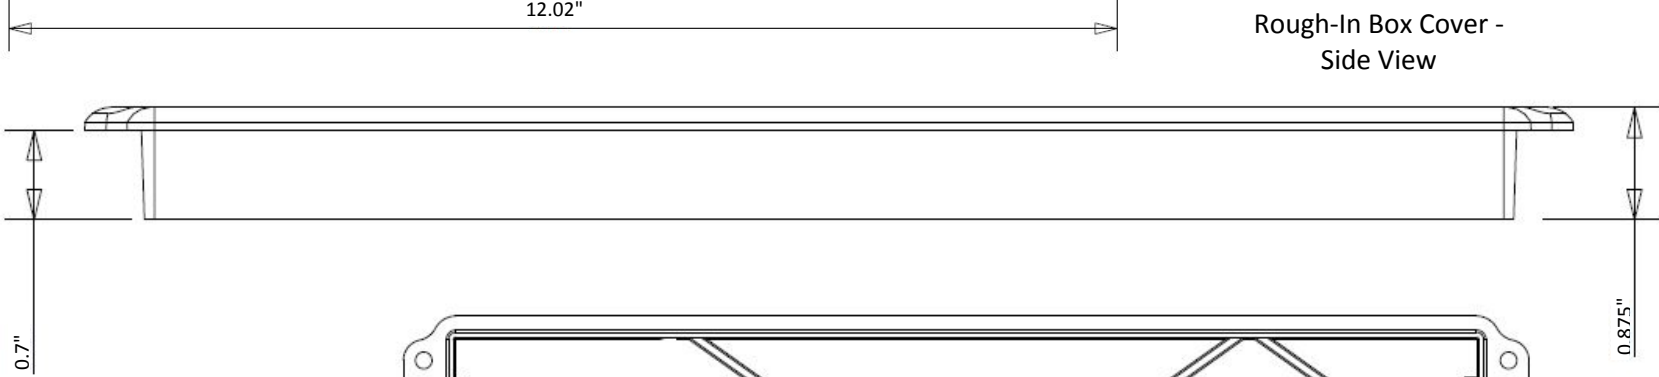

VERSATILE GAS PLUG™ - EXTERIOR  
ENGINEERS CUT SHEET

Rough-In Box -  
Side View With Outlet

Rough-In Box -  
Side View

Rough-In Box -  
Drainage End View

Rough-In Box -  
Plan view

## ENGINEERS CUT SHEET

Rough-In Box Cover -  
Plan View

Rough-In Box Cover -  
Side View

Rough-In Box Cover -  
Bottom View

**VERSATILE GAS PLUG™ - EXTERIOR**  
**ENGINEERS CUT SHEET**

Stainless Steel Door -  
Plan View