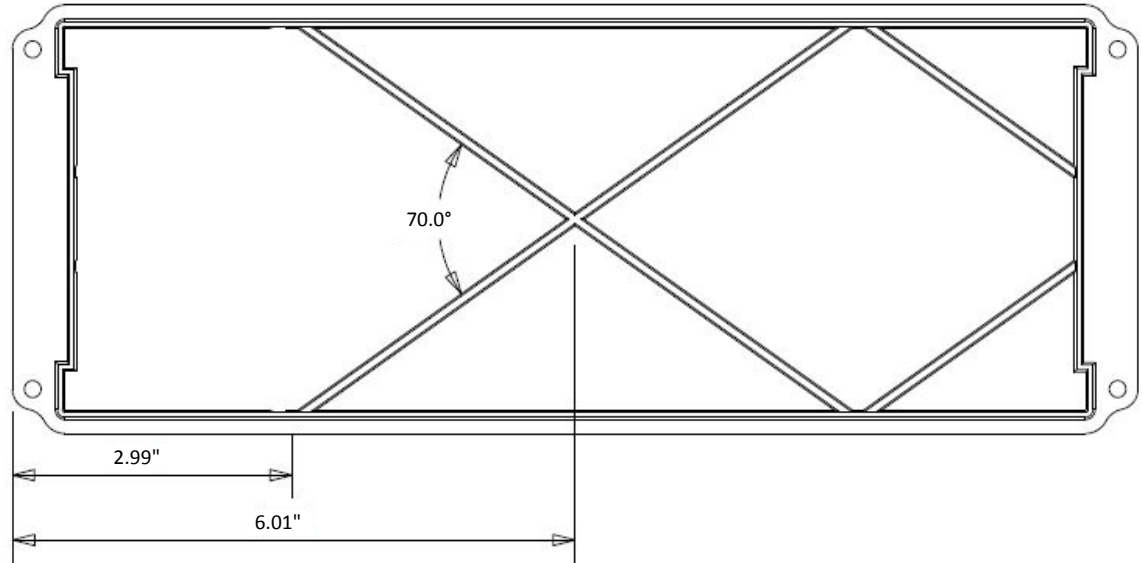

VERSATILE GAS PLUG™ - EXTERIOR  
ENGINEERS CUT SHEET

Rough-In Box -  
Side View With Outlet

Rough-In Box -  
Side View

Rough-In Box -  
Drainage End View

Rough-In Box -  
Plan view

## ENGINEERS CUT SHEET

Rough-In Box Cover -  
Plan View

Rough-In Box Cover -  
Side View

Rough-In Box Cover -  
Bottom View

**VERSATILE GAS PLUG™ - EXTERIOR**  
**ENGINEERS CUT SHEET**

Stainless Steel Door -  
Plan View