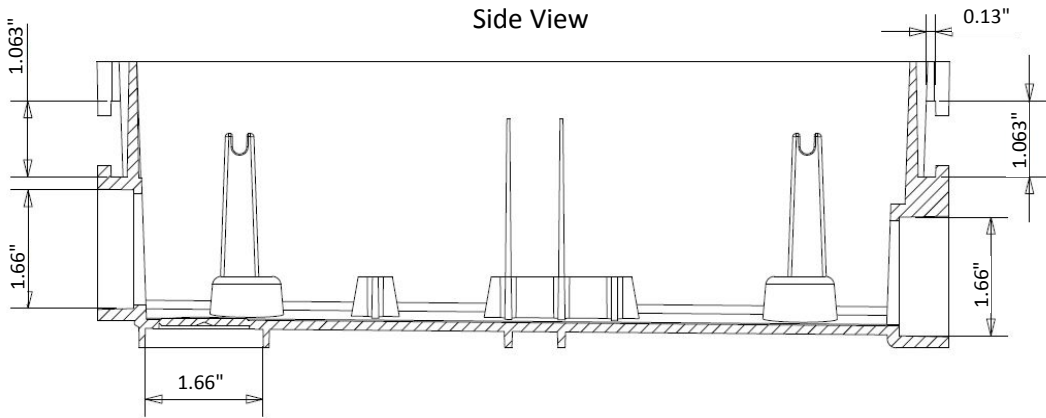

VERSATILE GAS PLUG™ - EXTERIOR  
ENGINEERS CUT SHEET

Rough-In Box -  
Side View With Outlet

Rough-In Box -  
Side View

Rough-In Box -  
Drainage End View

Rough-In Box -  
Plan view

## ENGINEERS CUT SHEET

Rough-In Box Cover -  
Plan View

Rough-In Box Cover -  
Side View

Rough-In Box Cover -  
Bottom View

**VERSATILE GAS PLUG™ - EXTERIOR**  
**ENGINEERS CUT SHEET**

Stainless Steel Door -  
Plan View