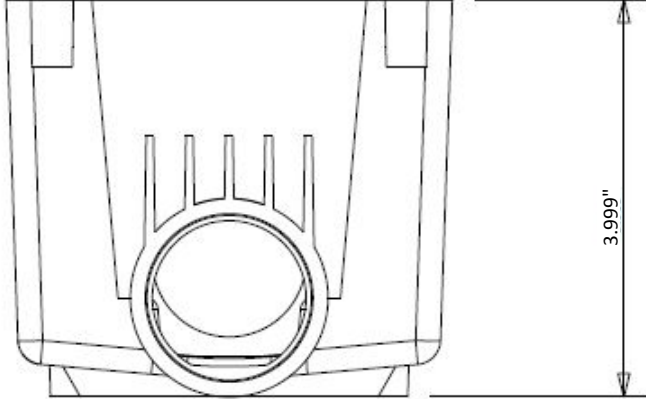

VERSATILE GAS PLUG™ - EXTERIOR  
ENGINEERS CUT SHEET

Rough-In Box -  
Side View With Outlet

Rough-In Box -  
Side View

Rough-In Box -  
Drainage End View

Rough-In Box -  
Plan view

## ENGINEERS CUT SHEET

Rough-In Box Cover -  
Plan View

Rough-In Box Cover -  
Side View

Rough-In Box Cover -  
Bottom View

**VERSATILE GAS PLUG™ - EXTERIOR**  
**ENGINEERS CUT SHEET**

Stainless Steel Door -  
Plan View