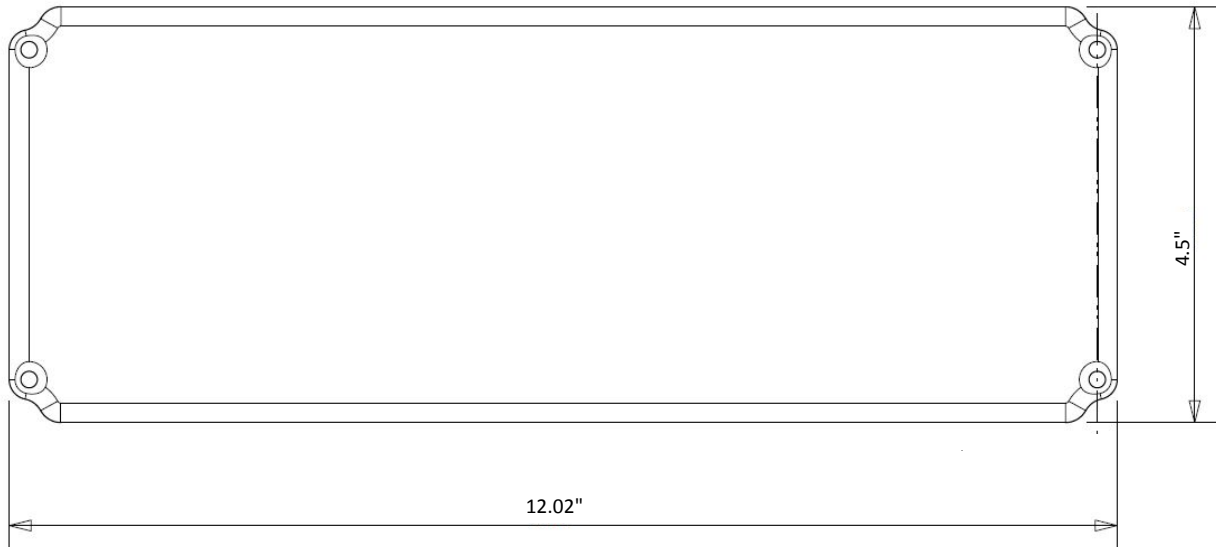

Rough-In Box Cover -
Side View

VERSATILE GAS PLUG^(TM) - EXTERIOR

ENGINEERS CUT SHEET

Rough-In Box Cover -
Plan View