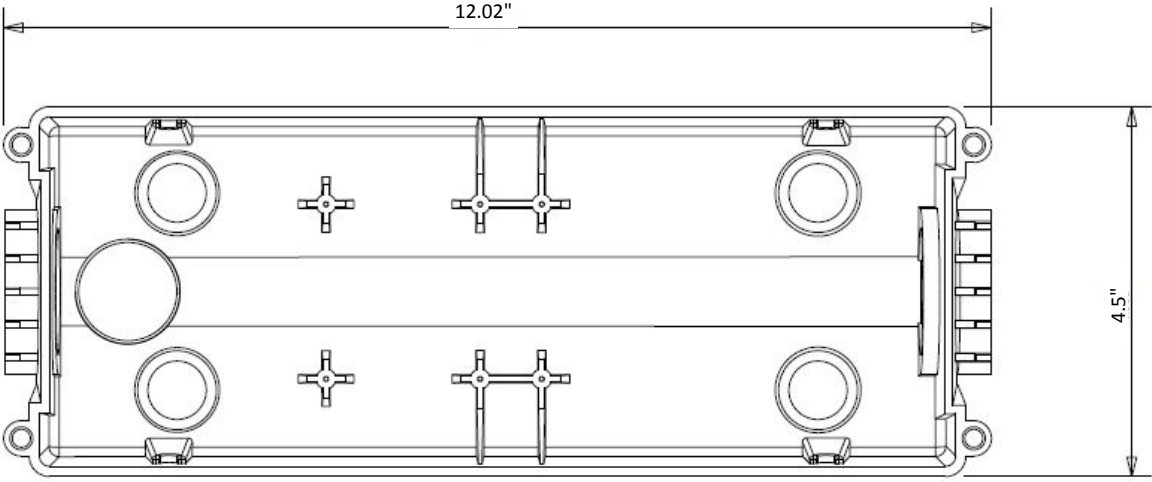

VERSATILE GAS PLUG™ - EXTERIOR  
ENGINEERS CUT SHEET

Rough-In Box -  
Side View With Outlet

Rough-In Box -  
Side View

Rough-In Box -  
Drainage End View

Rough-In Box -  
Plan view

# VERSATILE GAS PLUG<sup>(TM)</sup> - EXTERIOR

## ENGINEERS CUT SHEET

Rough-In Box Cover -  
Plan View

Rough-In Box Cover -  
Side View

Rough-In Box Cover -  
Bottom View

**VERSATILE GAS PLUG™ - EXTERIOR**  
**ENGINEERS CUT SHEET**

Stainless Steel Door -  
Plan View