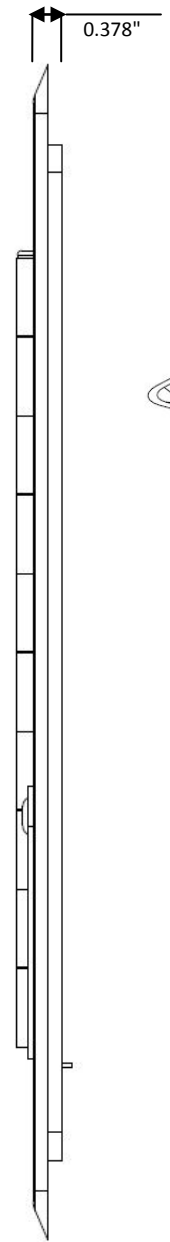

VERSATILE GAS PLUG™ - EXTERIOR  
ENGINEERS CUT SHEET

Rough-In Box -  
Side View With Outlet

Rough-In Box -  
Side View

Rough-In Box -  
Drainage End View

Rough-In Box -  
Plan view

# VERSATILE GAS PLUG<sup>(TM)</sup> - EXTERIOR

## ENGINEERS CUT SHEET

Rough-In Box Cover -  
Plan View

Rough-In Box Cover -  
Side View

Rough-In Box Cover -  
Bottom View

**VERSATILE GAS PLUG™ - EXTERIOR**  
**ENGINEERS CUT SHEET**

Stainless Steel Door -  
Plan View

Stainless Steel Door -  
Side View

Stainless Steel Door -  
Back View

Stainless Steel Door -  
Plan View