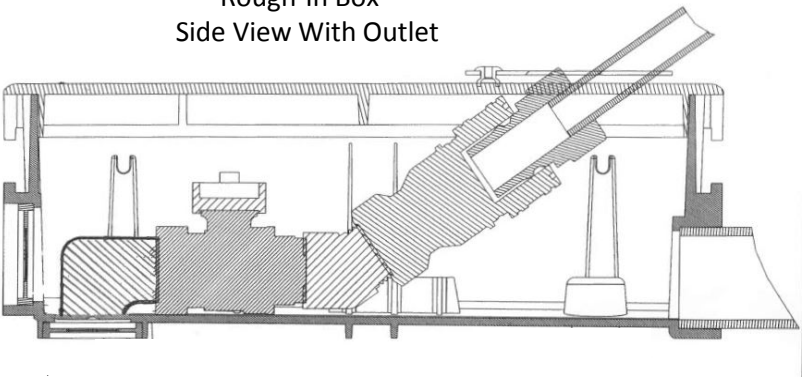

VERSATILE GAS PLUG™ - EXTERIOR  
ENGINEERS CUT SHEET

Rough-In Box -  
Side View With Outlet

Rough-In Box -  
Side View

Rough-In Box -  
Drainage End View

Rough-In Box -  
Plan view

## ENGINEERS CUT SHEET

Rough-In Box Cover -  
Plan View

Rough-In Box Cover -  
Side View

Rough-In Box Cover -  
Bottom View

**VERSATILE GAS PLUG™ - EXTERIOR**  
**ENGINEERS CUT SHEET**

Stainless Steel Door -  
Plan View