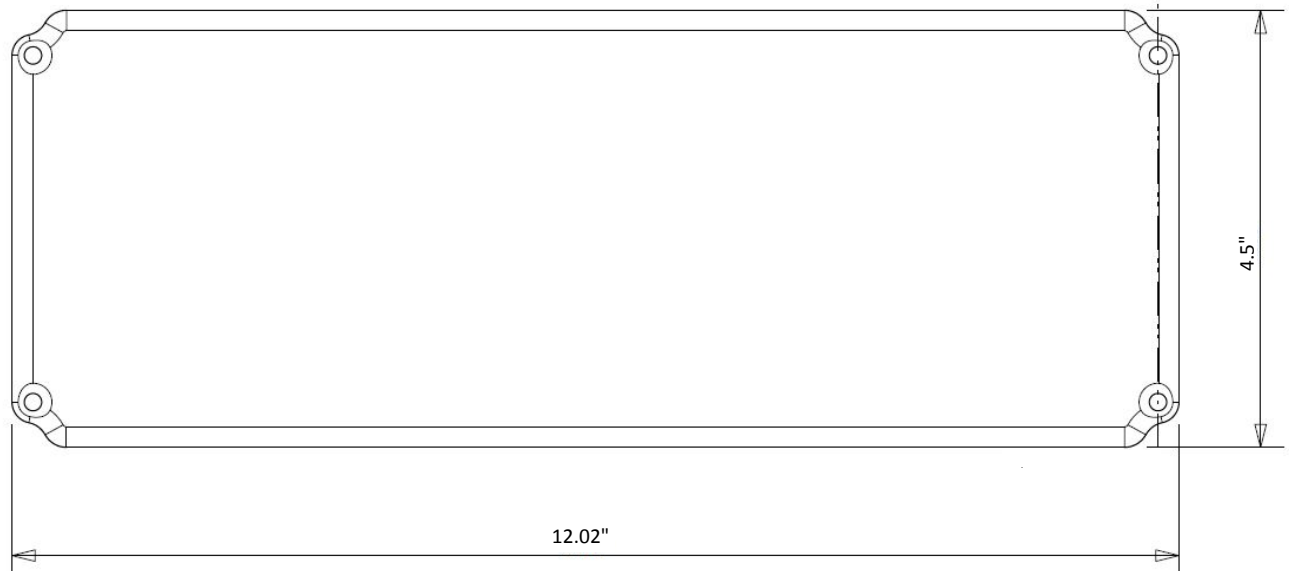

ENGINEERS CUT SHEET

Drywall Frame -
Plan View

Drywall Frame -
Back View

Drywall Frame -
Side View

Drywall Frame -
Top View

VERSATILE GAS PLUG^(TM) - INTERIOR
ENGINEERS CUT SHEET

Rough-In Box Cover -
Plan View

Rough-In Box Cover -
Side View

Rough-In Box Cover -
Bottom View