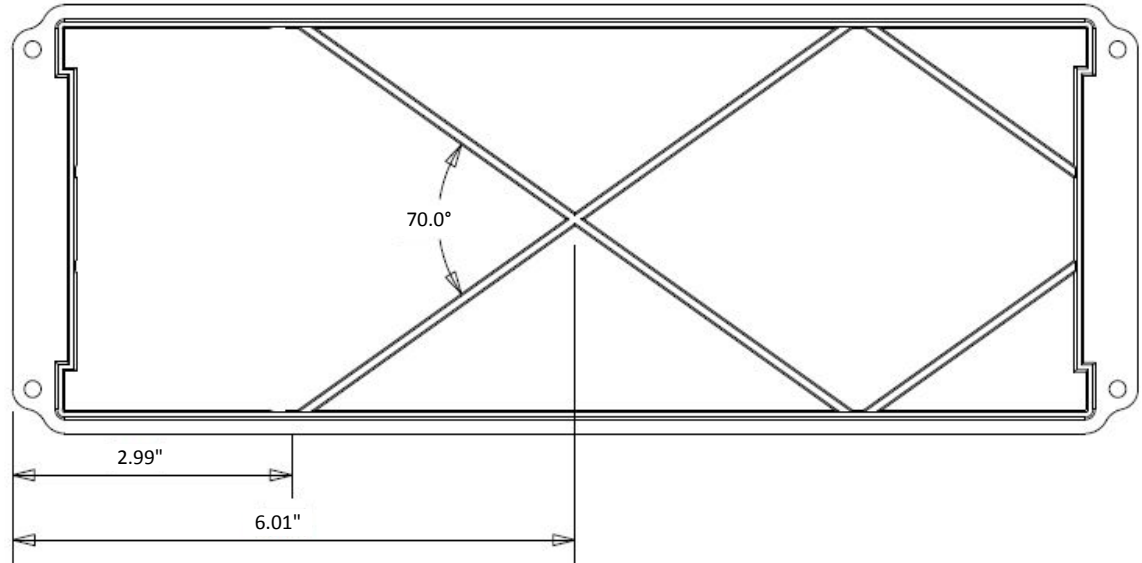

ENGINEERS CUT SHEET

Drywall Frame -
Plan View

Drywall Frame -
Back View

Drywall Frame -
Side View

Drywall Frame -
Top View

VERSATILE GAS PLUG^(TM) - INTERIOR
ENGINEERS CUT SHEET

Rough-In Box Cover -
Plan View

Rough-In Box Cover -
Side View

Rough-In Box Cover -
Bottom View