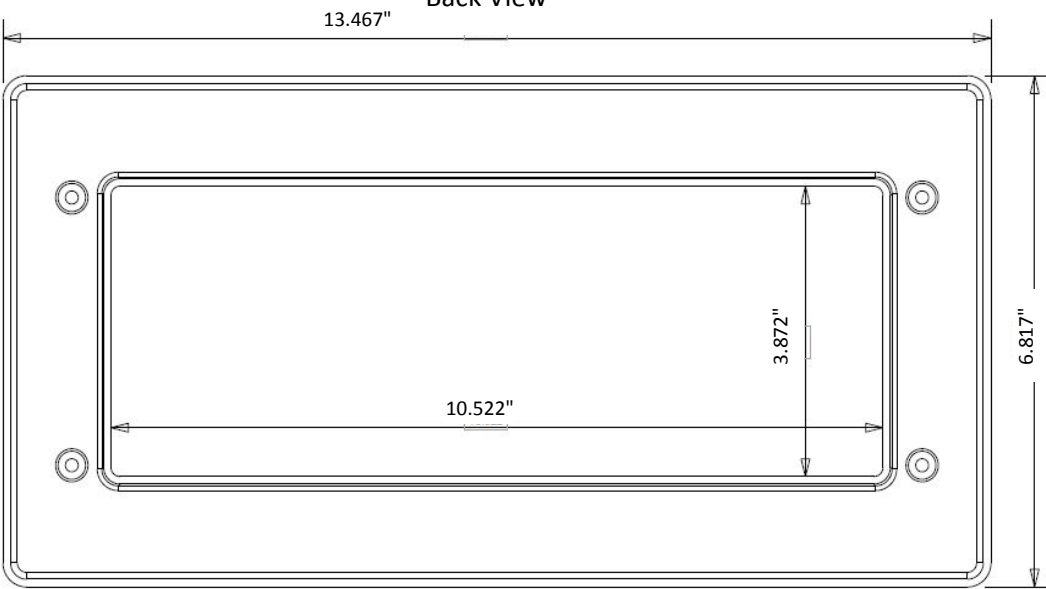

VERSATILE GAS PLUG^(TM) - INTERIOR
ENGINEERS CUT SHEET

Rough-In Box -
Side View With Outlet

Rough-In Box -
Side View

Rough-In Box -
Drainage End View

Rough-In Box -
Plan view

VERSATILE GAS PLUG^(TM) - INTERIOR

ENGINEERS CUT SHEET

Drywall Frame -
Plan View

Drywall Frame -
Back View

Drywall Frame -
Side View

Drywall Frame -
Top View

VERSATILE GAS PLUG^(TM) - INTERIOR
ENGINEERS CUT SHEET

Rough-In Box Cover -
Plan View

Rough-In Box Cover -
Side View

Rough-In Box Cover -
Bottom View