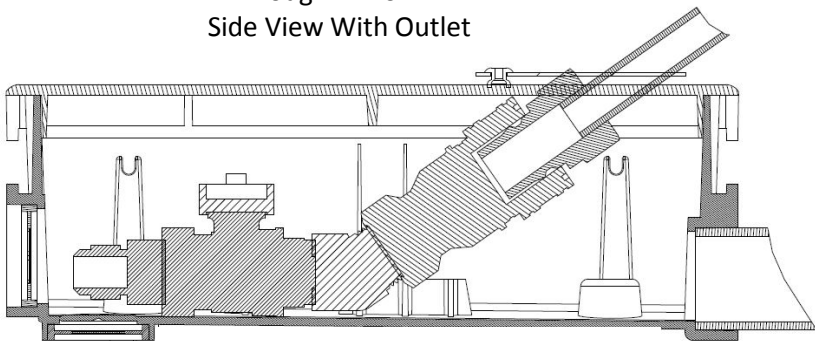

VERSATILE GAS PLUG^(TM) - INTERIOR
ENGINEERS CUT SHEET

Rough-In Box -
Side View With Outlet

Rough-In Box -
Side View

Rough-In Box -
Drainage End View

Rough-In Box -
Plan view

VERSATILE GAS PLUG^(TM) - INTERIOR

ENGINEERS CUT SHEET

Drywall Frame -
Plan View

Drywall Frame -
Back View

Drywall Frame -
Side View

Drywall Frame -
Top View

VERSATILE GAS PLUG^(TM) - INTERIOR
ENGINEERS CUT SHEET

Rough-In Box Cover -
Plan View

Rough-In Box Cover -
Side View

Rough-In Box Cover -
Bottom View