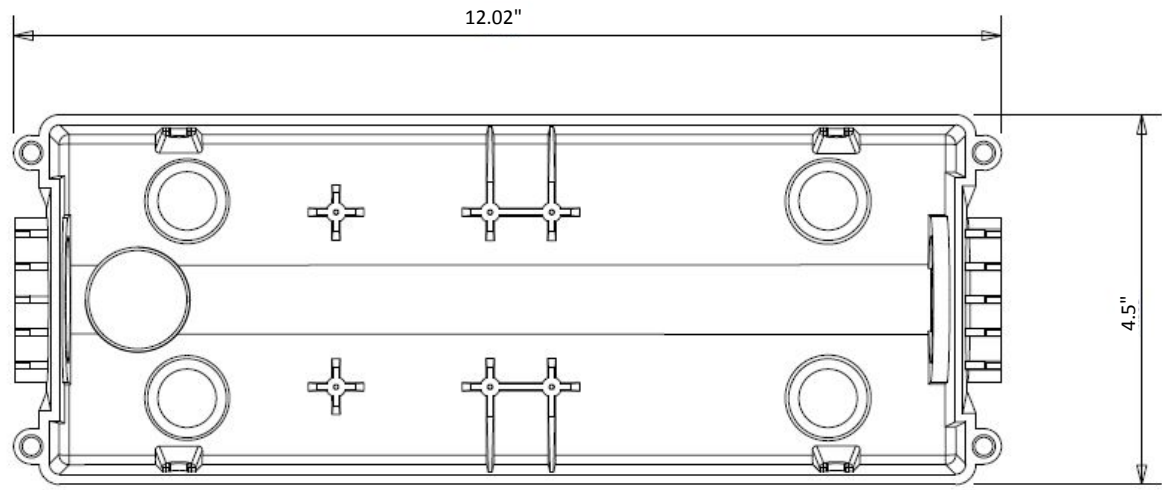

VERSATILE GAS PLUG^(TM) - INTERIOR
ENGINEERS CUT SHEET

Rough-In Box -
Side View With Outlet

Rough-In Box -
Side View

Rough-In Box -
Drainage End View

Rough-In Box -
Plan view

VERSATILE GAS PLUG^(TM) - INTERIOR

ENGINEERS CUT SHEET

Drywall Frame -
Plan View

Drywall Frame -
Back View

Drywall Frame -
Side View

Drywall Frame -
Top View

VERSATILE GAS PLUG^(TM) - INTERIOR
ENGINEERS CUT SHEET

Rough-In Box Cover -
Plan View

Rough-In Box Cover -
Side View

Rough-In Box Cover -
Bottom View