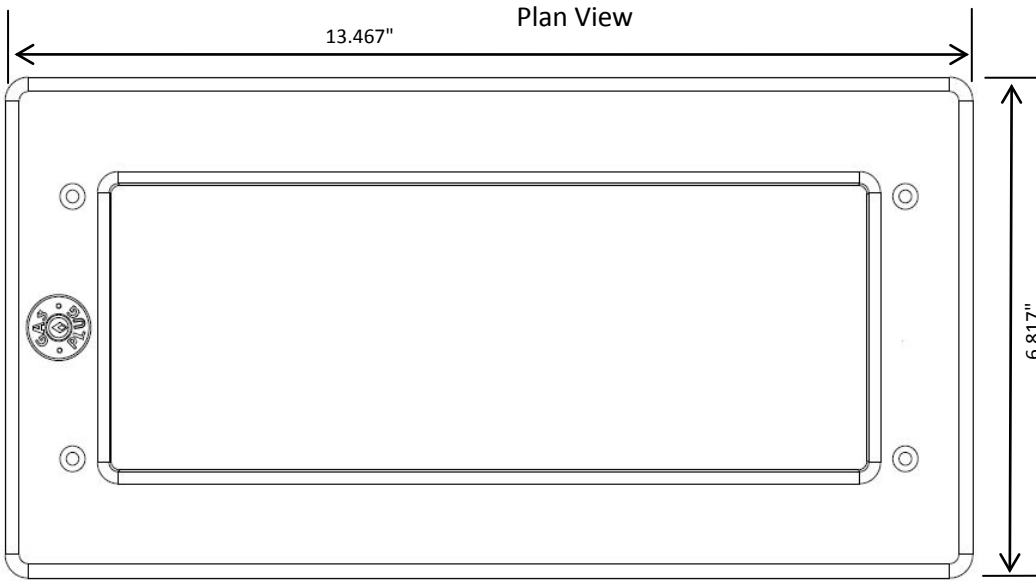

VERSATILE GAS PLUG^(TM) - INTERIOR
ENGINEERS CUT SHEET

Rough-In Box -
Side View With Outlet

Rough-In Box -
Side View

Rough-In Box -
Drainage End View

Rough-In Box -
Plan view

VERSATILE GAS PLUG^(TM) - INTERIOR

ENGINEERS CUT SHEET

Drywall Frame -
Plan View

Drywall Frame -
Back View

Drywall Frame -
Side View

Drywall Frame -
Top View

VERSATILE GAS PLUG^(TM) - INTERIOR
ENGINEERS CUT SHEET

Rough-In Box Cover -
Plan View

Rough-In Box Cover -
Side View

Rough-In Box Cover -
Bottom View