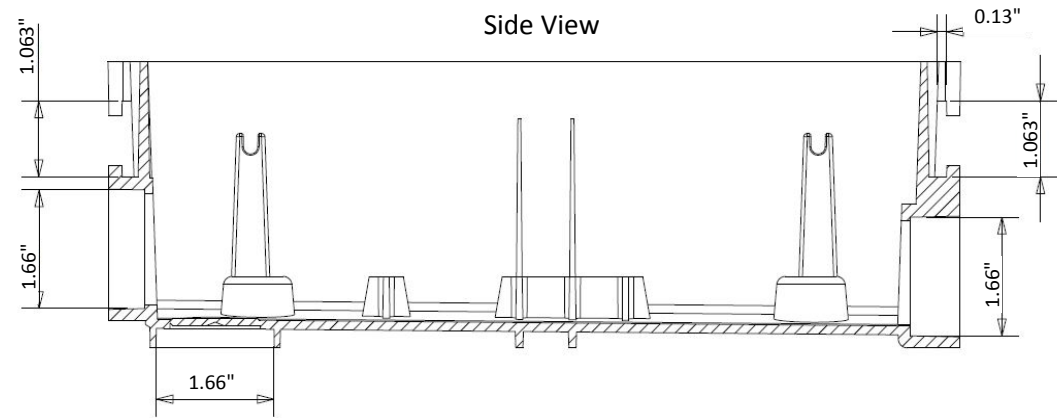

VERSATILE GAS PLUG^(TM) - INTERIOR
ENGINEERS CUT SHEET

Rough-In Box -
Side View With Outlet

Rough-In Box -
Side View

Rough-In Box -
Drainage End View

Rough-In Box -
Plan view

VERSATILE GAS PLUG^(TM) - INTERIOR

ENGINEERS CUT SHEET

Drywall Frame -
Plan View

Drywall Frame -
Back View

Drywall Frame -
Side View

Drywall Frame -
Top View

VERSATILE GAS PLUG^(TM) - INTERIOR
ENGINEERS CUT SHEET

Rough-In Box Cover -
Plan View

Rough-In Box Cover -
Side View

Rough-In Box Cover -
Bottom View