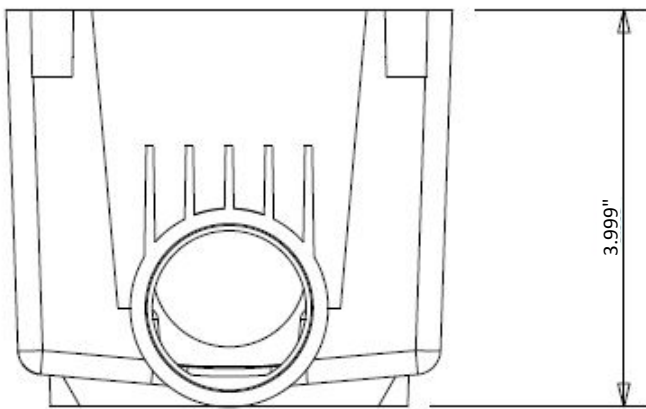

VERSATILE GAS PLUG^(TM) - INTERIOR
ENGINEERS CUT SHEET

Rough-In Box -
Side View With Outlet

Rough-In Box -
Side View

Rough-In Box -
Drainage End View

Rough-In Box -
Plan view

VERSATILE GAS PLUG^(TM) - INTERIOR

ENGINEERS CUT SHEET

Drywall Frame -
Plan View

Drywall Frame -
Back View

Drywall Frame -
Side View

Drywall Frame -
Top View

VERSATILE GAS PLUG^(TM) - INTERIOR
ENGINEERS CUT SHEET

Rough-In Box Cover -
Plan View

Rough-In Box Cover -
Side View

Rough-In Box Cover -
Bottom View