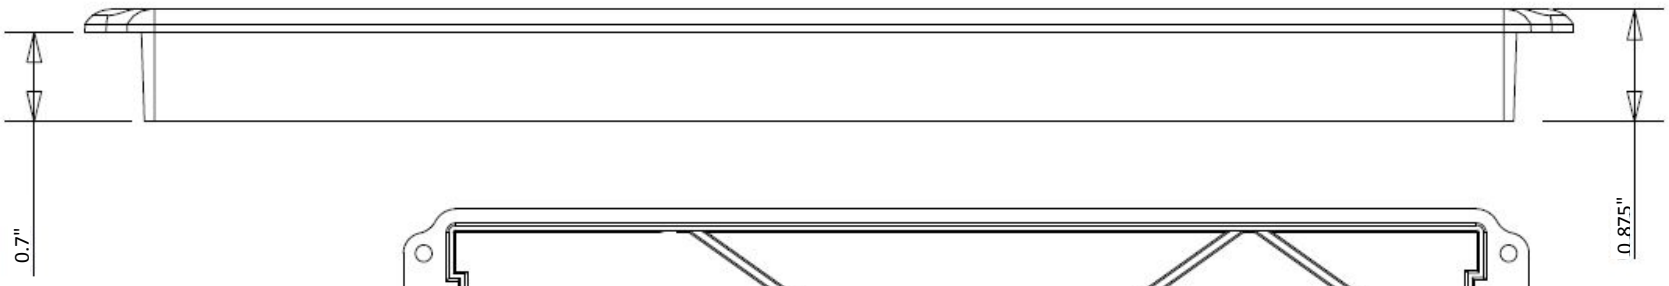

VERSATILE GAS PLUG^(TM) - INTERIOR
ENGINEERS CUT SHEET

Rough-In Box -
Side View With Outlet

Rough-In Box -
Side View

Rough-In Box -
Drainage End View

Rough-In Box -
Plan view

VERSATILE GAS PLUG^(TM) - INTERIOR

ENGINEERS CUT SHEET

Drywall Frame -
Plan View

Drywall Frame -
Back View

Drywall Frame -
Side View

Drywall Frame -
Top View

VERSATILE GAS PLUG^(TM) - INTERIOR
ENGINEERS CUT SHEET

Rough-In Box Cover -
Plan View

Rough-In Box Cover -
Side View

Rough-In Box Cover -
Bottom View