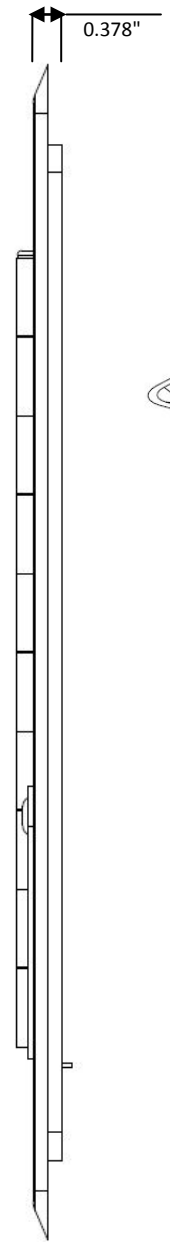

VERSATILE GAS PLUG^(TM) - STAINLESS STEEL DOOR
ENGINEERS CUT SHEET

Stainless Steel Door -
Plan View

Stainless Steel Door -
Side View

Stainless Steel Door -
Back View

Stainless Steel Door -
Plan View