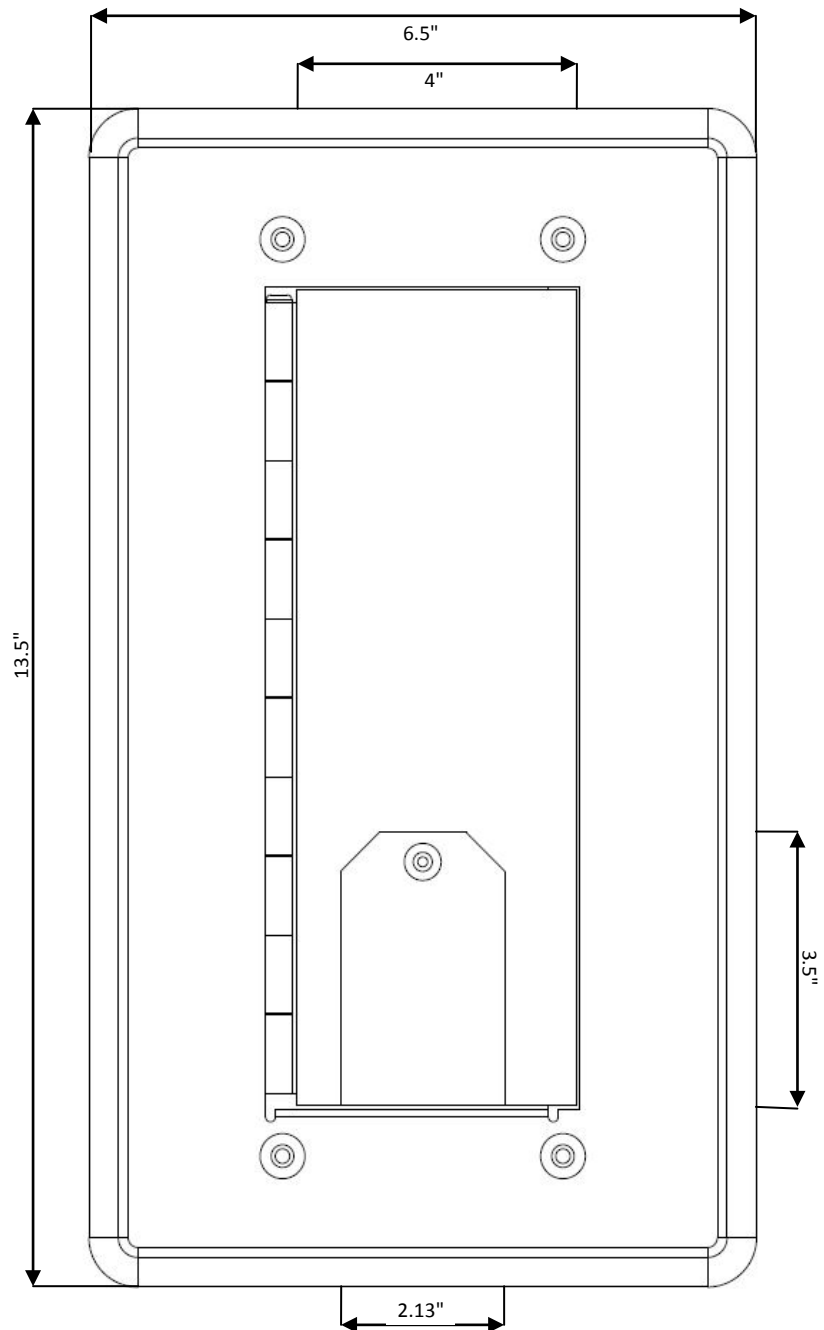

VERSATILE GAS PLUG^(TM) - STAINLESS STEEL DOOR
ENGINEERS CUT SHEET

Stainless Steel Door -
Plan View

Stainless Steel Door -
Side View

Stainless Steel Door -
Back View

Stainless Steel Door -
Plan View